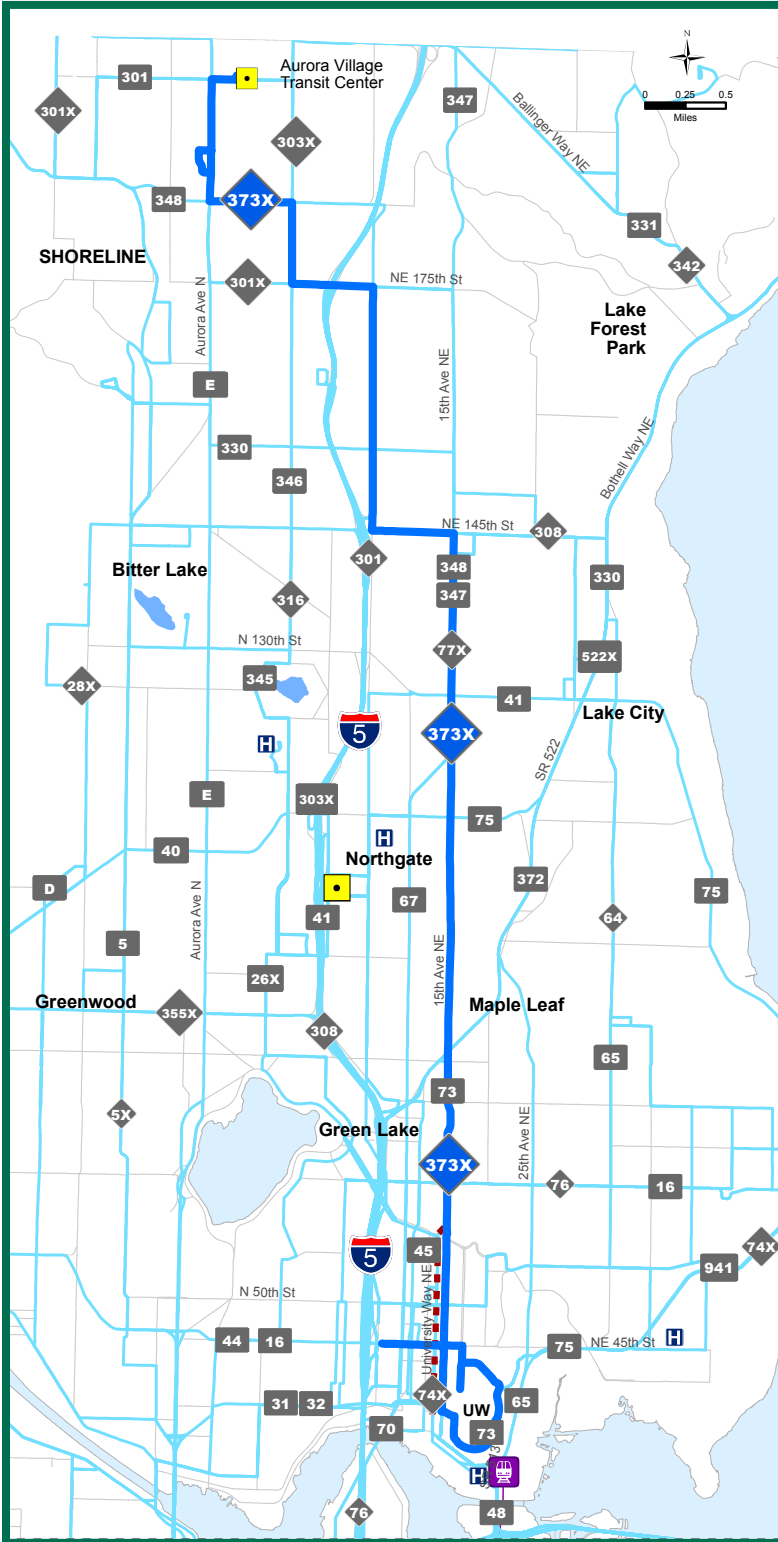

Route	Description
373X	Current: Aurora Village - University District Proposed: Aurora Village - University District

Summary of proposed changes

Revise Route 373X to operate on 15th Avenue NE instead of University Way through the University District.

In the tables below, the color red indicates a change.

How often the bus comes (approximate minutes between buses)

Peak periods are 5-9 a.m. and 3-7 p.m. weekdays.

	WEEKDAY			WEEKEND	
	Peak	Midday	Night	Saturday	Sunday
CURRENT	9/10 trips	–	–	–	–
PROPOSED	No change	–	–	–	–

Hours of service

	Weekdays	Saturday	Sunday
CURRENT	PEAK ONLY	–	–
PROPOSED	No change	–	–

Route	Description
373X	Current: Aurora Village - University District Proposed: Aurora Village - University District

Proposed Peak-Only Route 373X

- Proposed route 373X
- Other proposed all-day routes
- Other proposed peak-only routes
- Deleted portion of current route 373X
- University Link
University of Washington Station