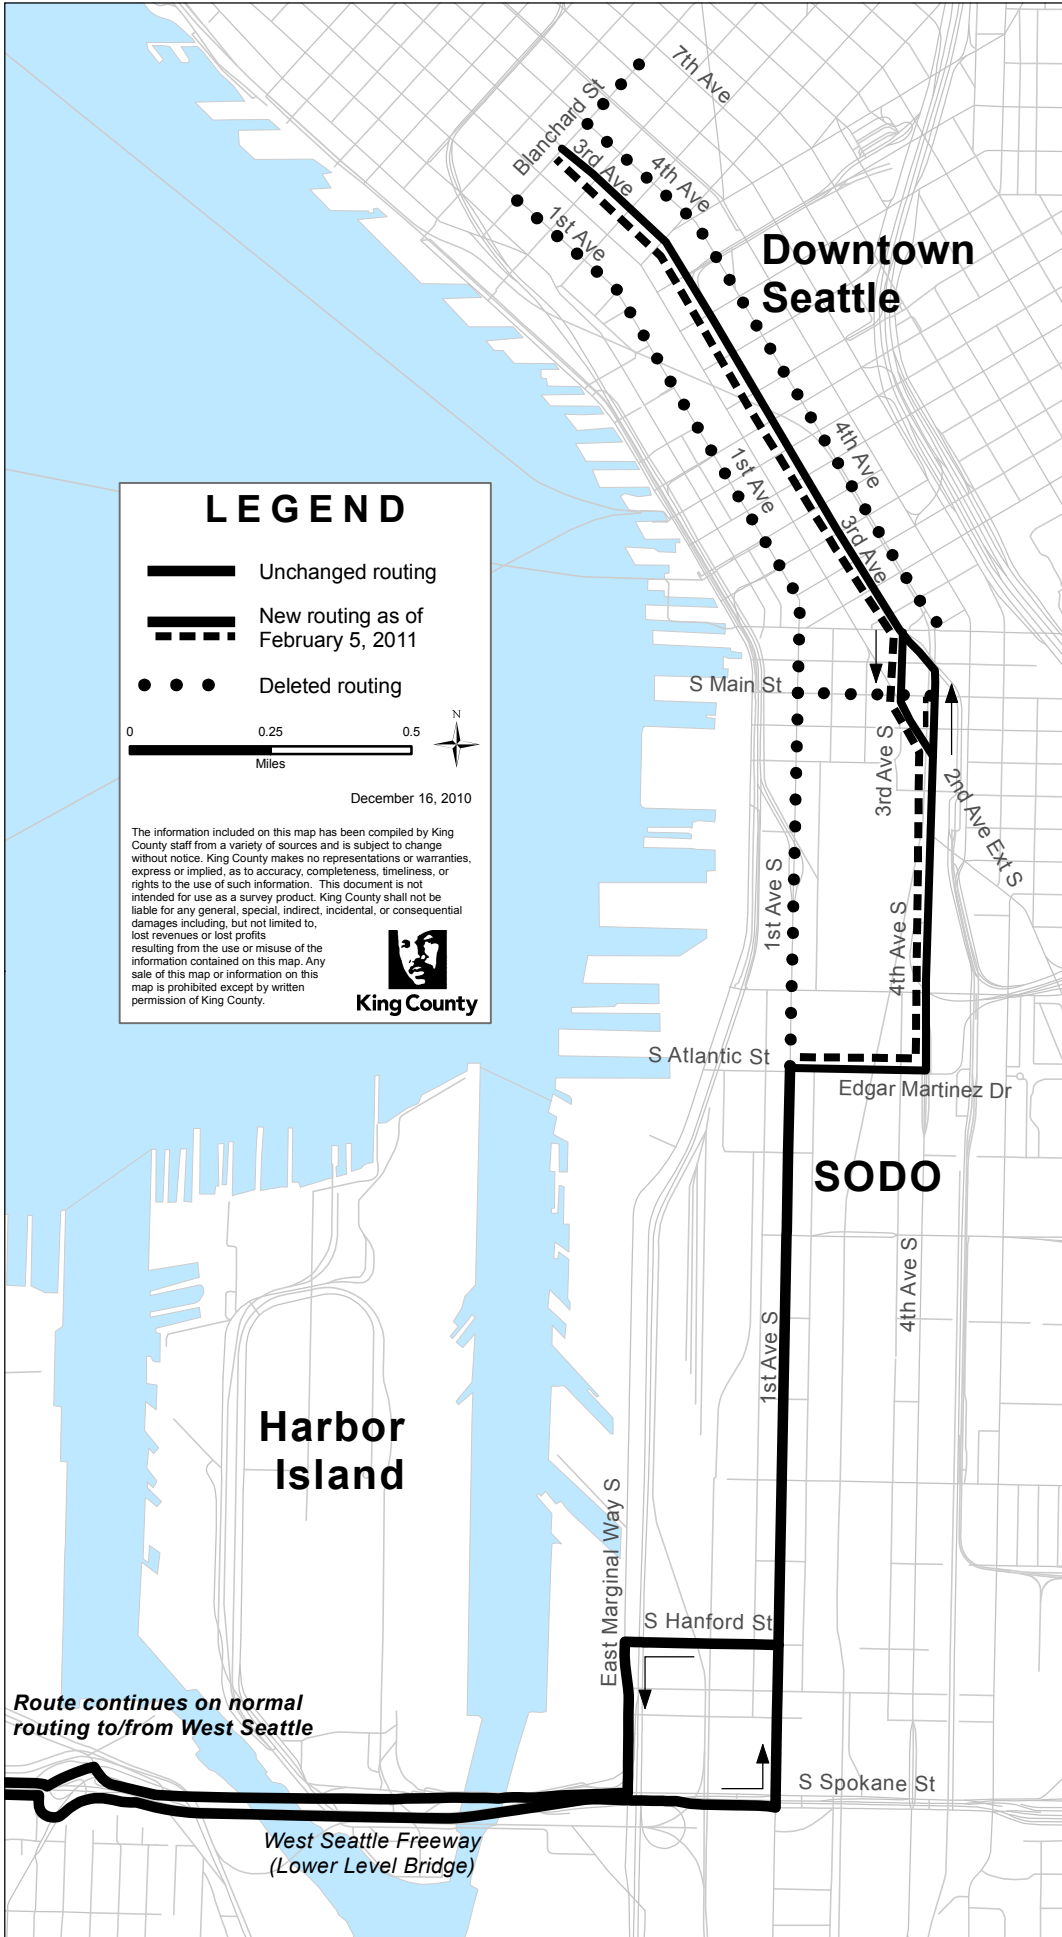

ROUTE 57

LEGEND

- Unchanged routing
- New routing as of February 5, 2011
- Deleted routing

December 16, 2010

King County

Route continues on normal routing to/from West Seattle

West Seattle Freeway (Lower Level Bridge)