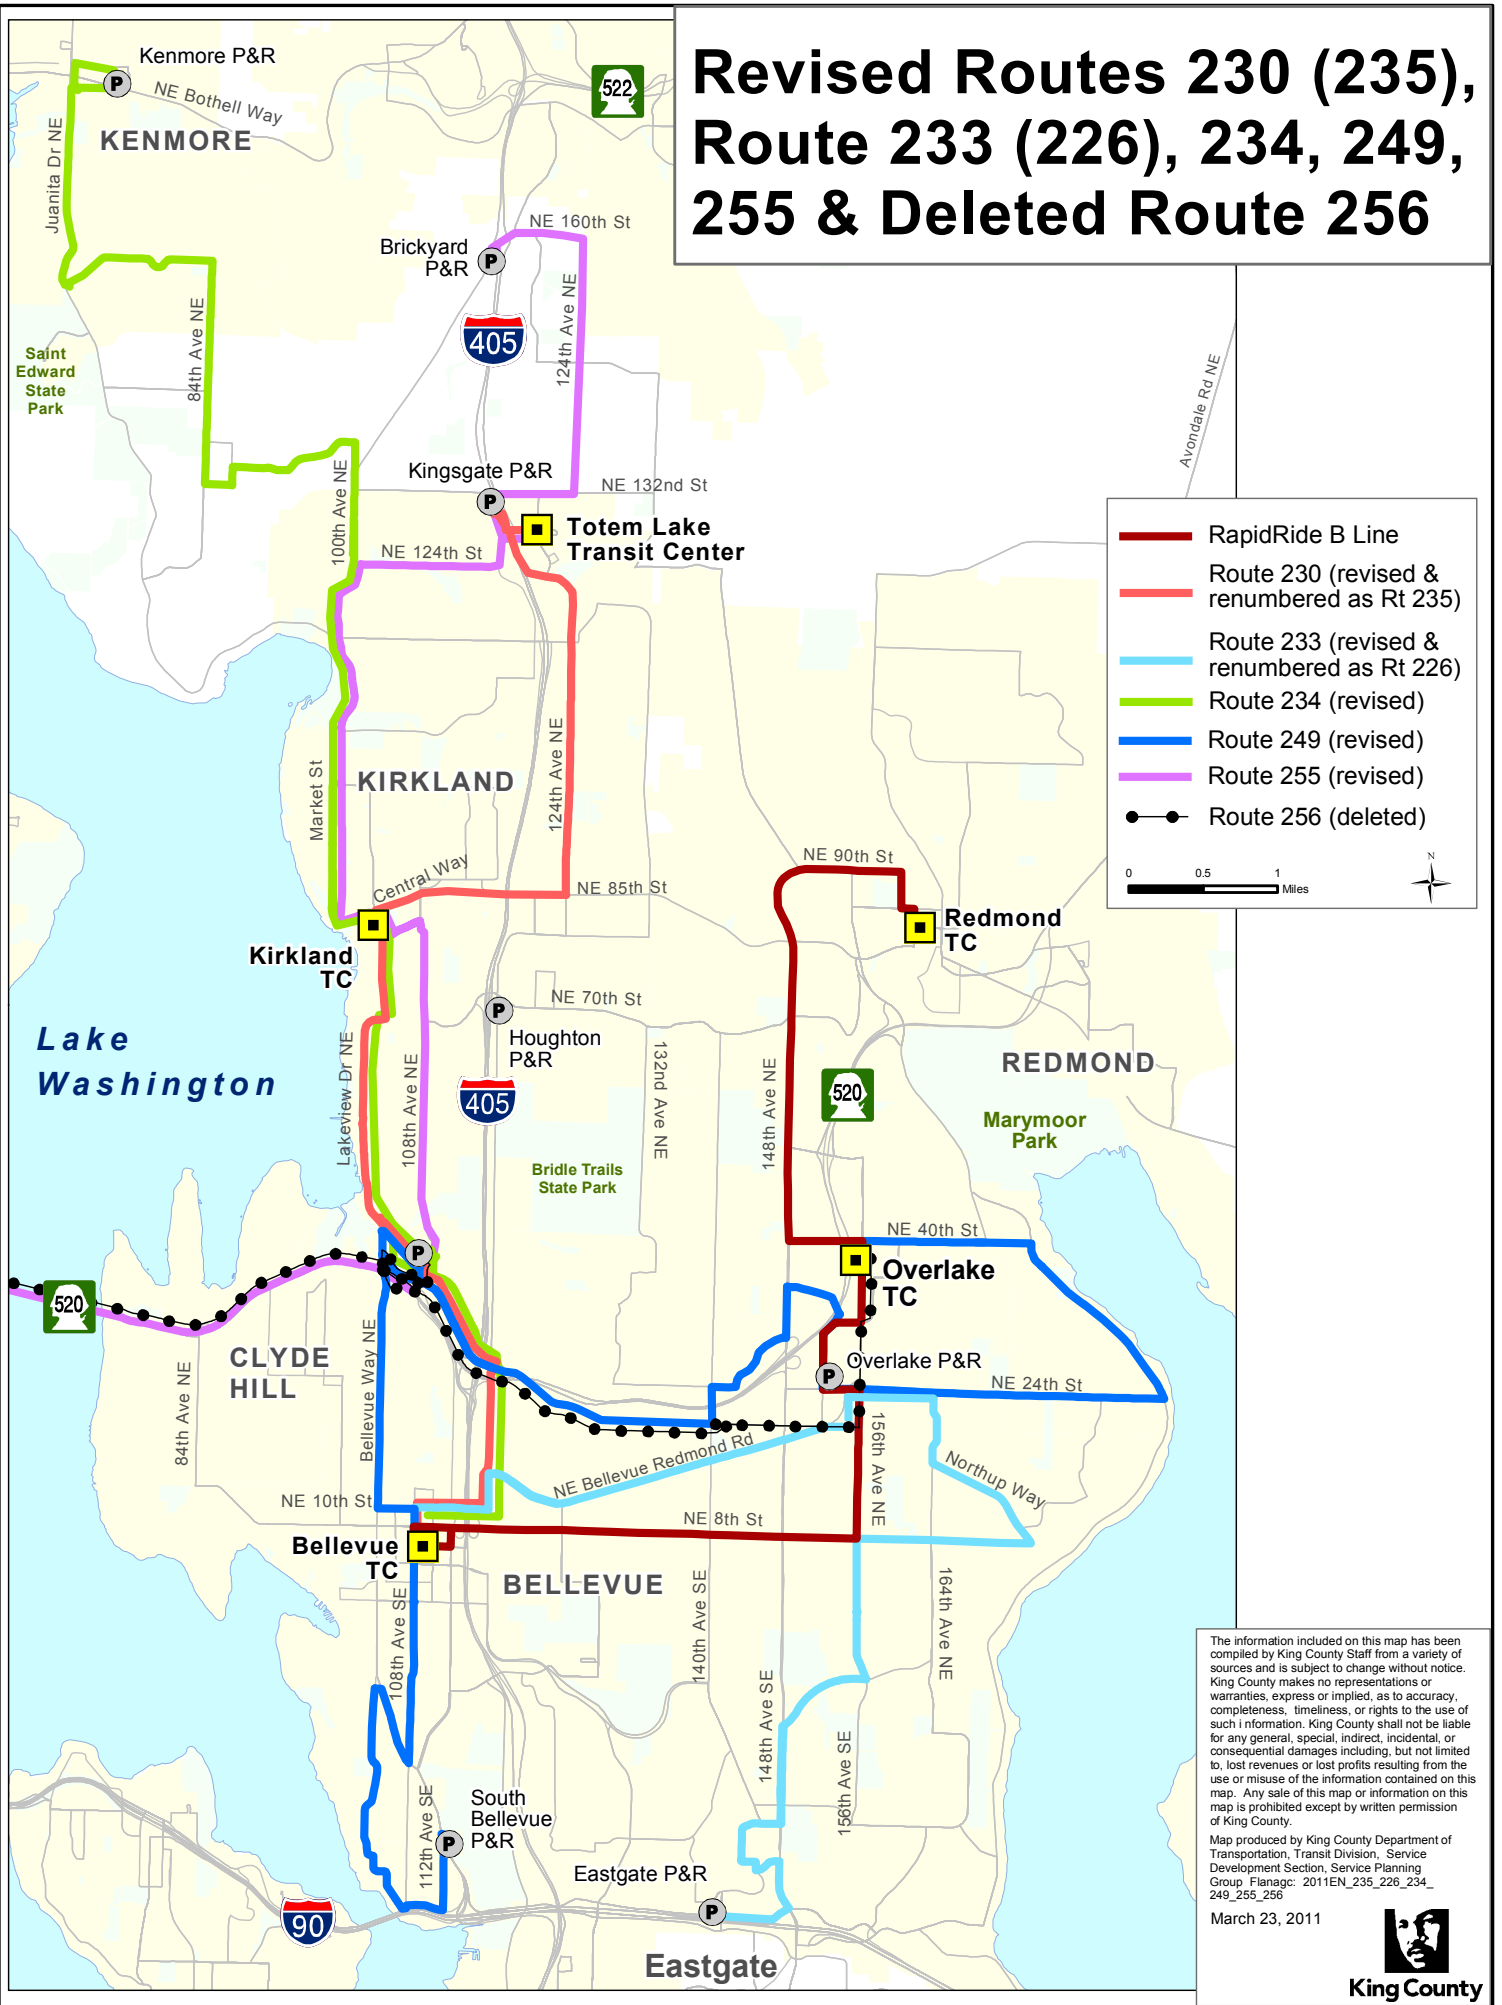

Revised Routes 230 (235), Route 233 (226), 234, 249, 255 & Deleted Route 256

March 23, 2011

King County