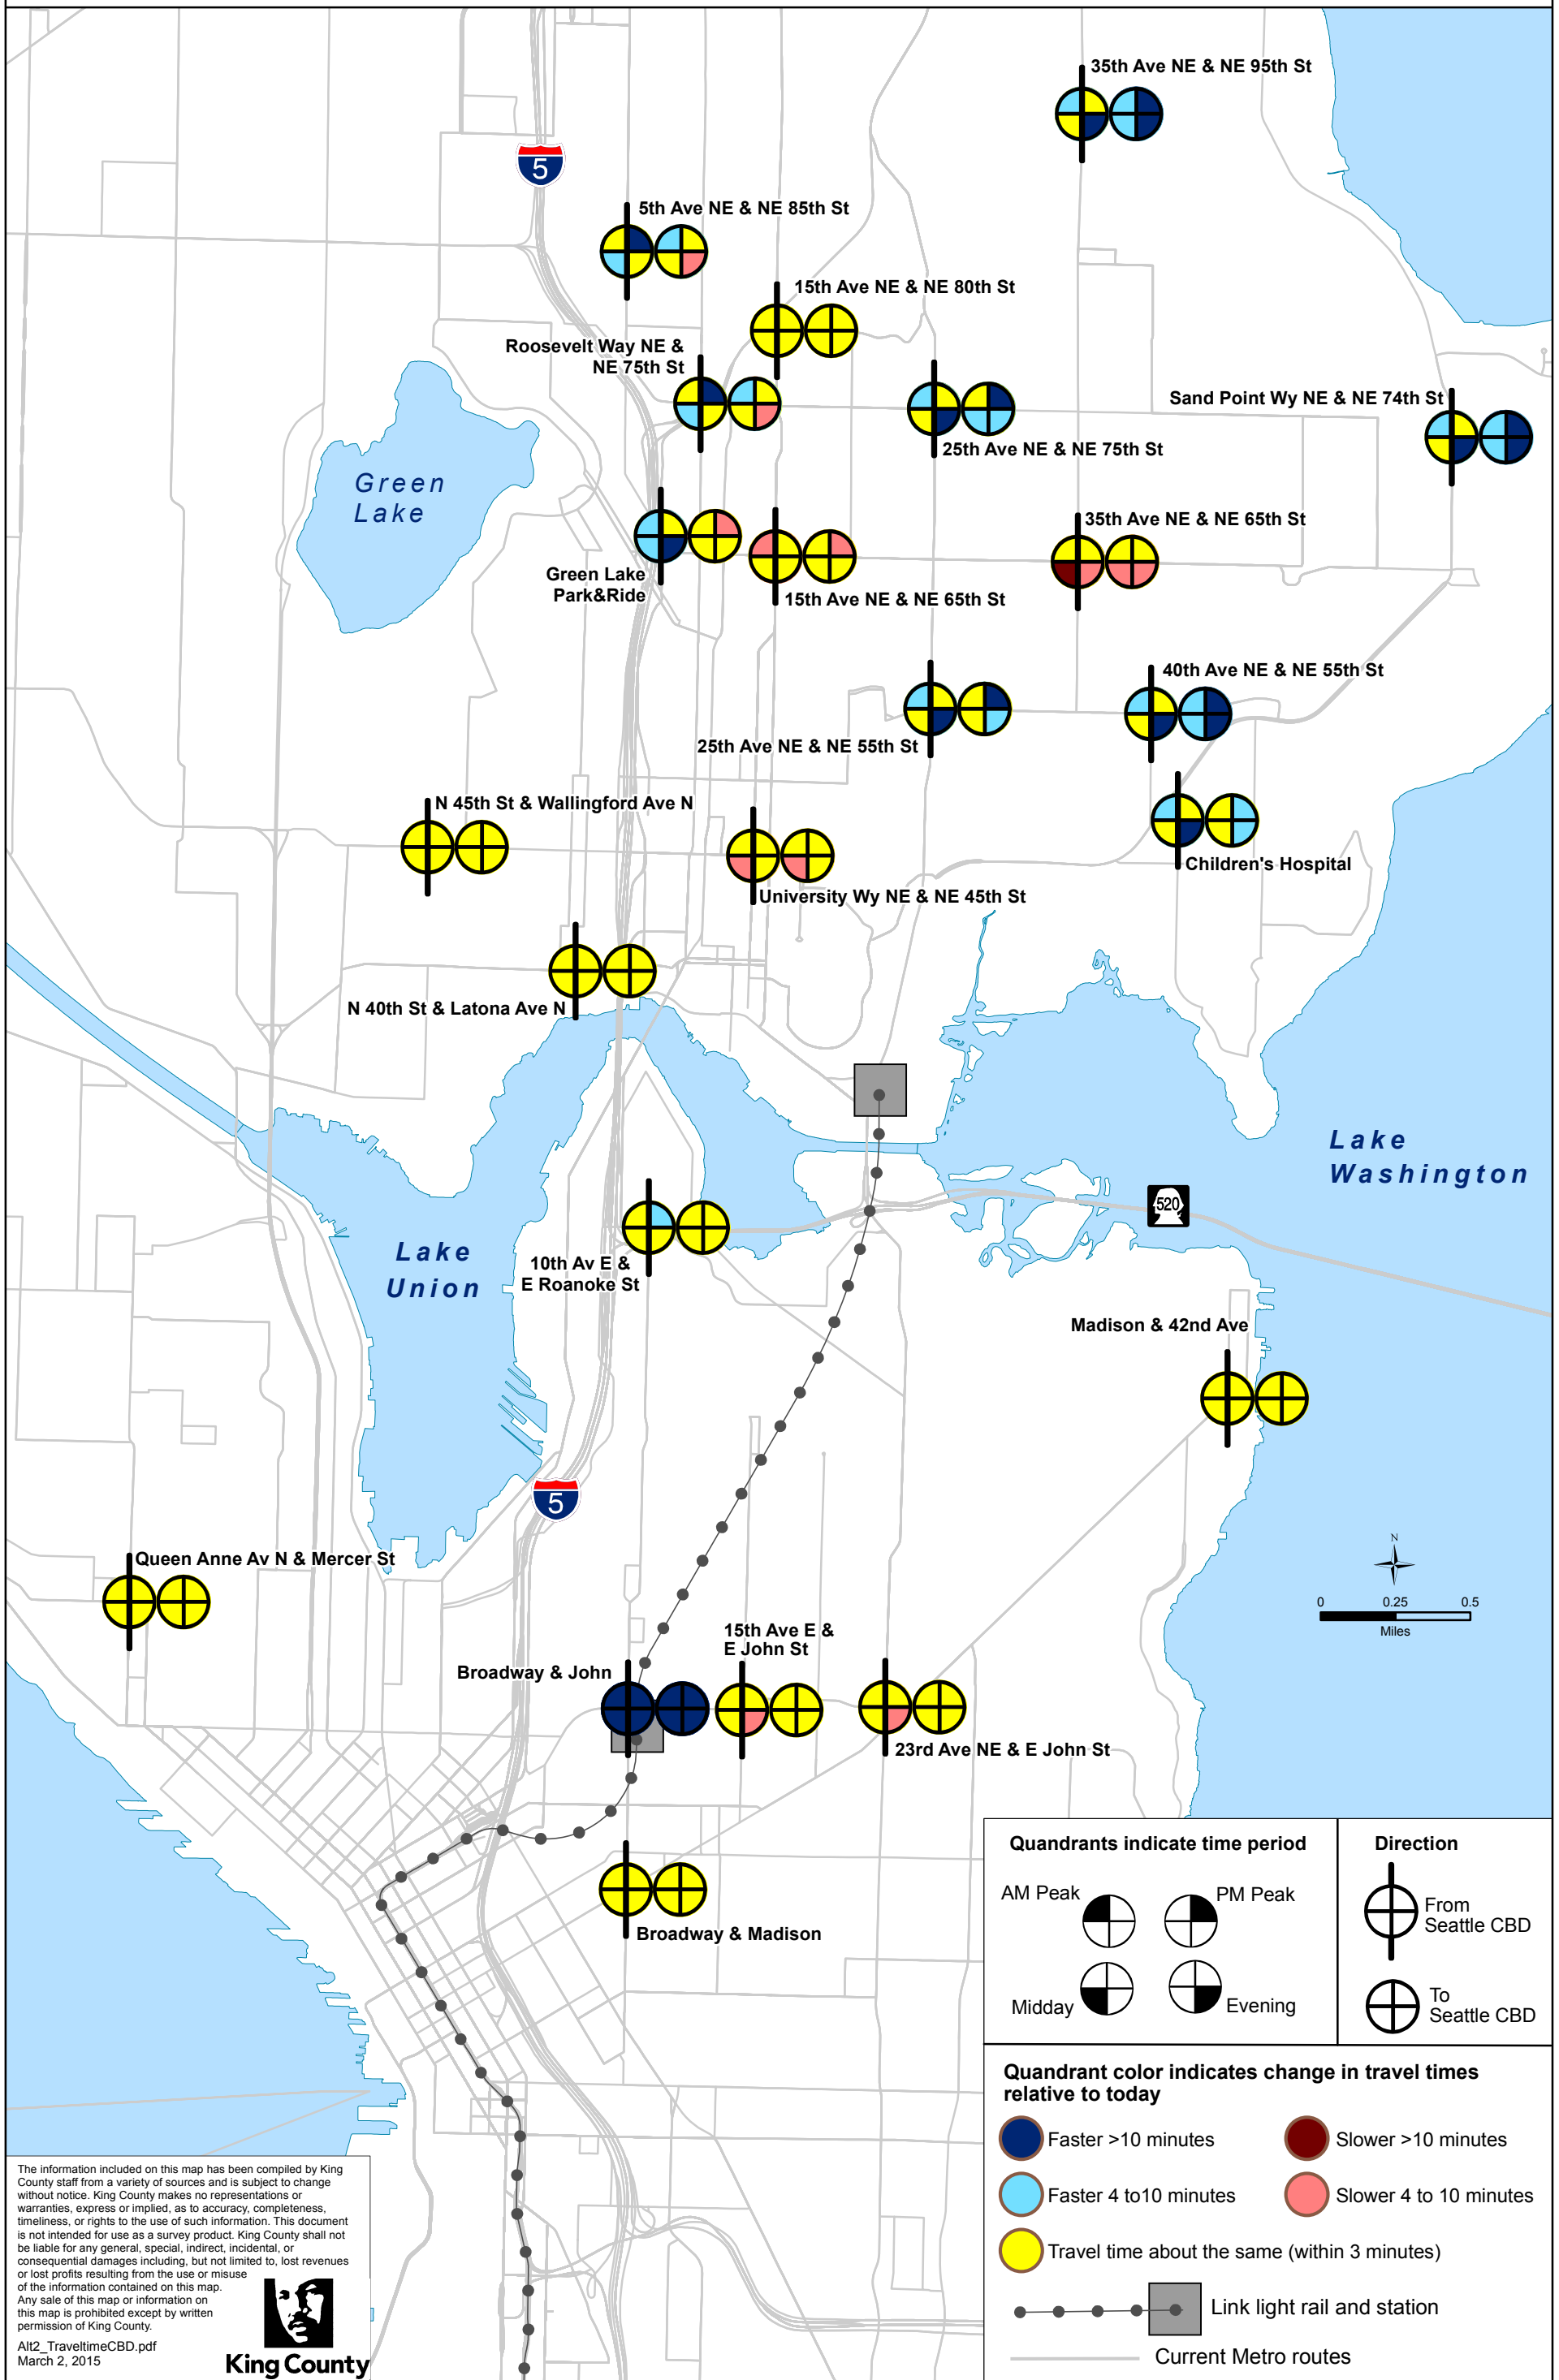

Change in Travel Times to/from Seattle CBD Specific Location Points Using **ALTERNATIVE 2** Bus Routings and Planned Light Rail

The information included on this map has been compiled by King County staff from a variety of sources and is subject to change without notice. King County makes no representations or warranties, express or implied, as to accuracy, completeness, timeliness, or rights to the use of such information. This document is not intended for use as a survey product. King County shall not be liable for any general, special, indirect, incidental, or consequential damages including, but not limited to, lost revenues or lost profits resulting from the use or misuse of the information contained on this map. Any sale of this map or information on this map is prohibited except by written permission of King County.

King County

Alt2_TraveltimeCBD.pdf
March 2, 2015

Quadrants indicate time period		Direction	
AM Peak		PM Peak	
Midday		Evening	
			From Seattle CBD
			To Seattle CBD

Quadrant color indicates change in travel times relative to today

	Faster >10 minutes		Slower >10 minutes
	Faster 4 to 10 minutes		Slower 4 to 10 minutes
	Travel time about the same (within 3 minutes)		

Link light rail and station

Current Metro routes