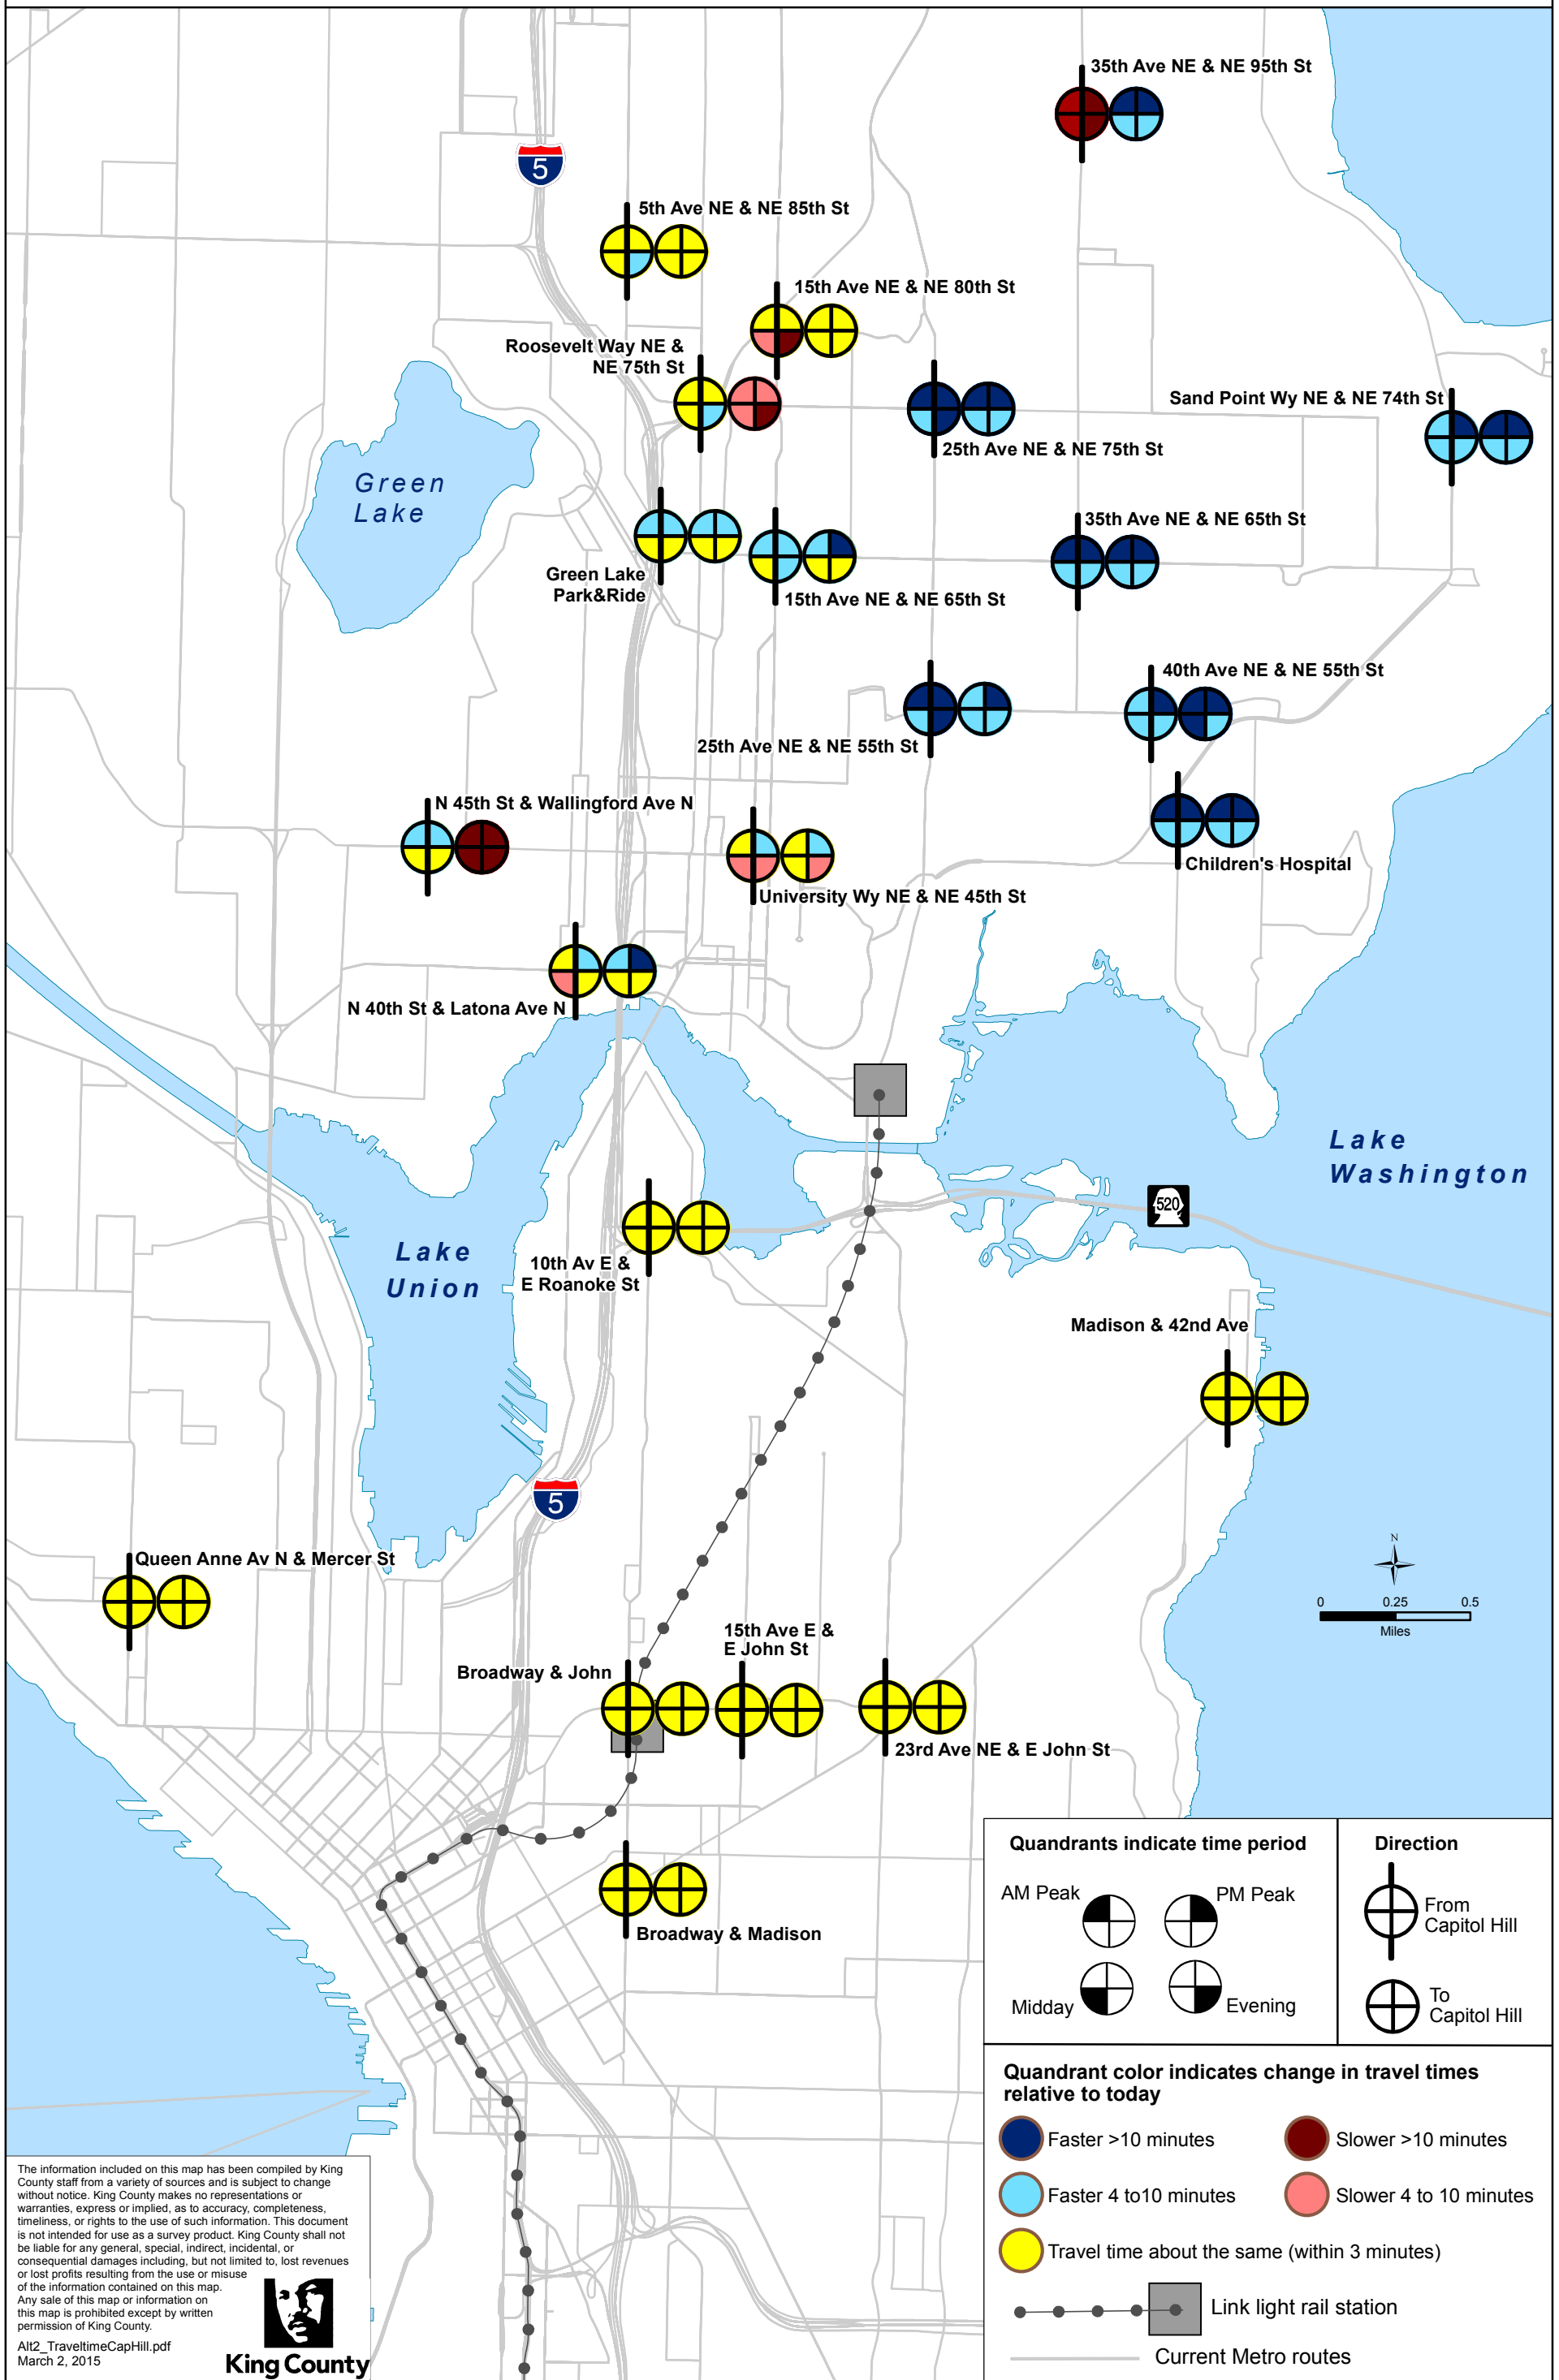

Change in Travel Times to/from Capitol Hill Specific Location Points Using **ALTERNATIVE 2** Bus Routings and Planned Light Rail

The information included on this map has been compiled by King County staff from a variety of sources and is subject to change without notice. King County makes no representations or warranties, express or implied, as to accuracy, completeness, timeliness, or rights to the use of such information. This document is not intended for use as a survey product. King County shall not be liable for any general, special, indirect, incidental, or consequential damages including, but not limited to, lost revenues or lost profits resulting from the use or misuse of the information contained on this map. Any sale of this map or information on this map is prohibited except by written permission of King County.

Alt2_TravelTimeCapHill.pdf
March 2, 2015