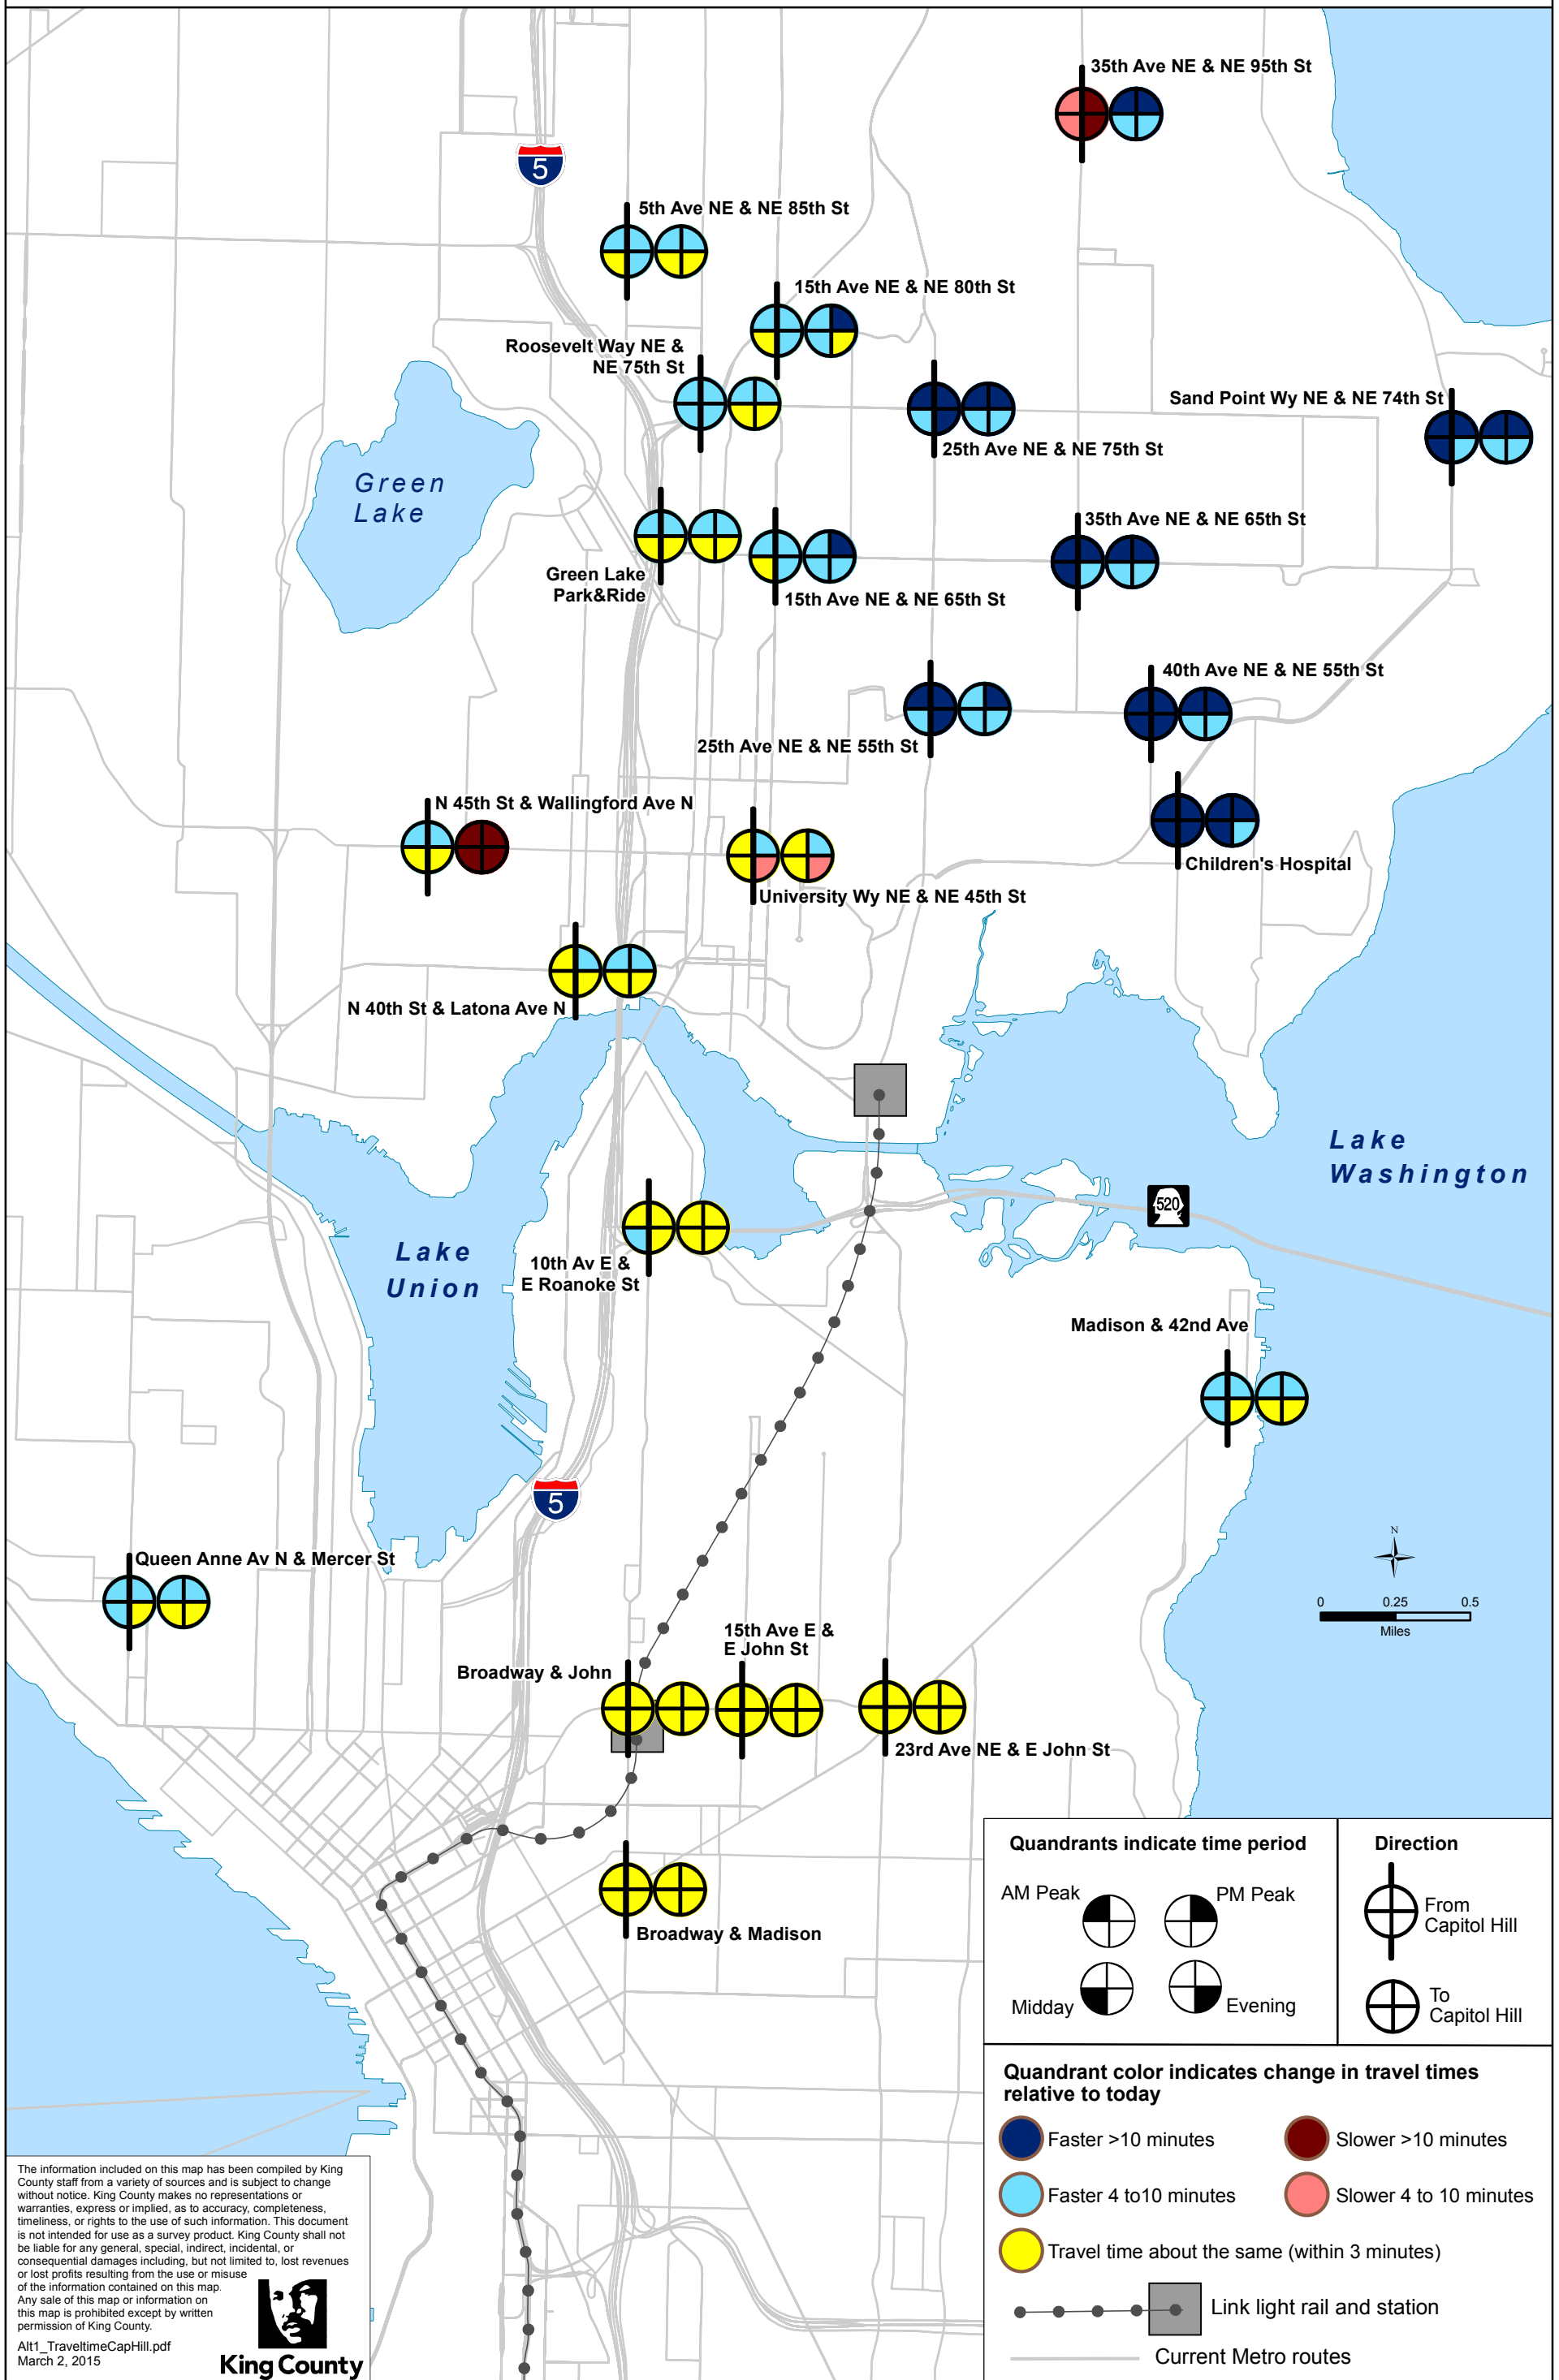

# Change in Travel Times to/from Capitol Hill Specific Location Points Using **ALTERNATIVE 1** Bus Routings and Planned Light Rail

The information included on this map has been compiled by King County staff from a variety of sources and is subject to change without notice. King County makes no representations or warranties, express or implied, as to accuracy, completeness, timeliness, or rights to the use of such information. This document is not intended for use as a survey product. King County shall not be liable for any general, special, indirect, incidental, or consequential damages including, but not limited to, lost revenues or lost profits resulting from the use or misuse of the information contained on this map. Any sale of this map or information on this map is prohibited except by written permission of King County.

Alt1\_TravelTimeCapHill.pdf  
March 2, 2015