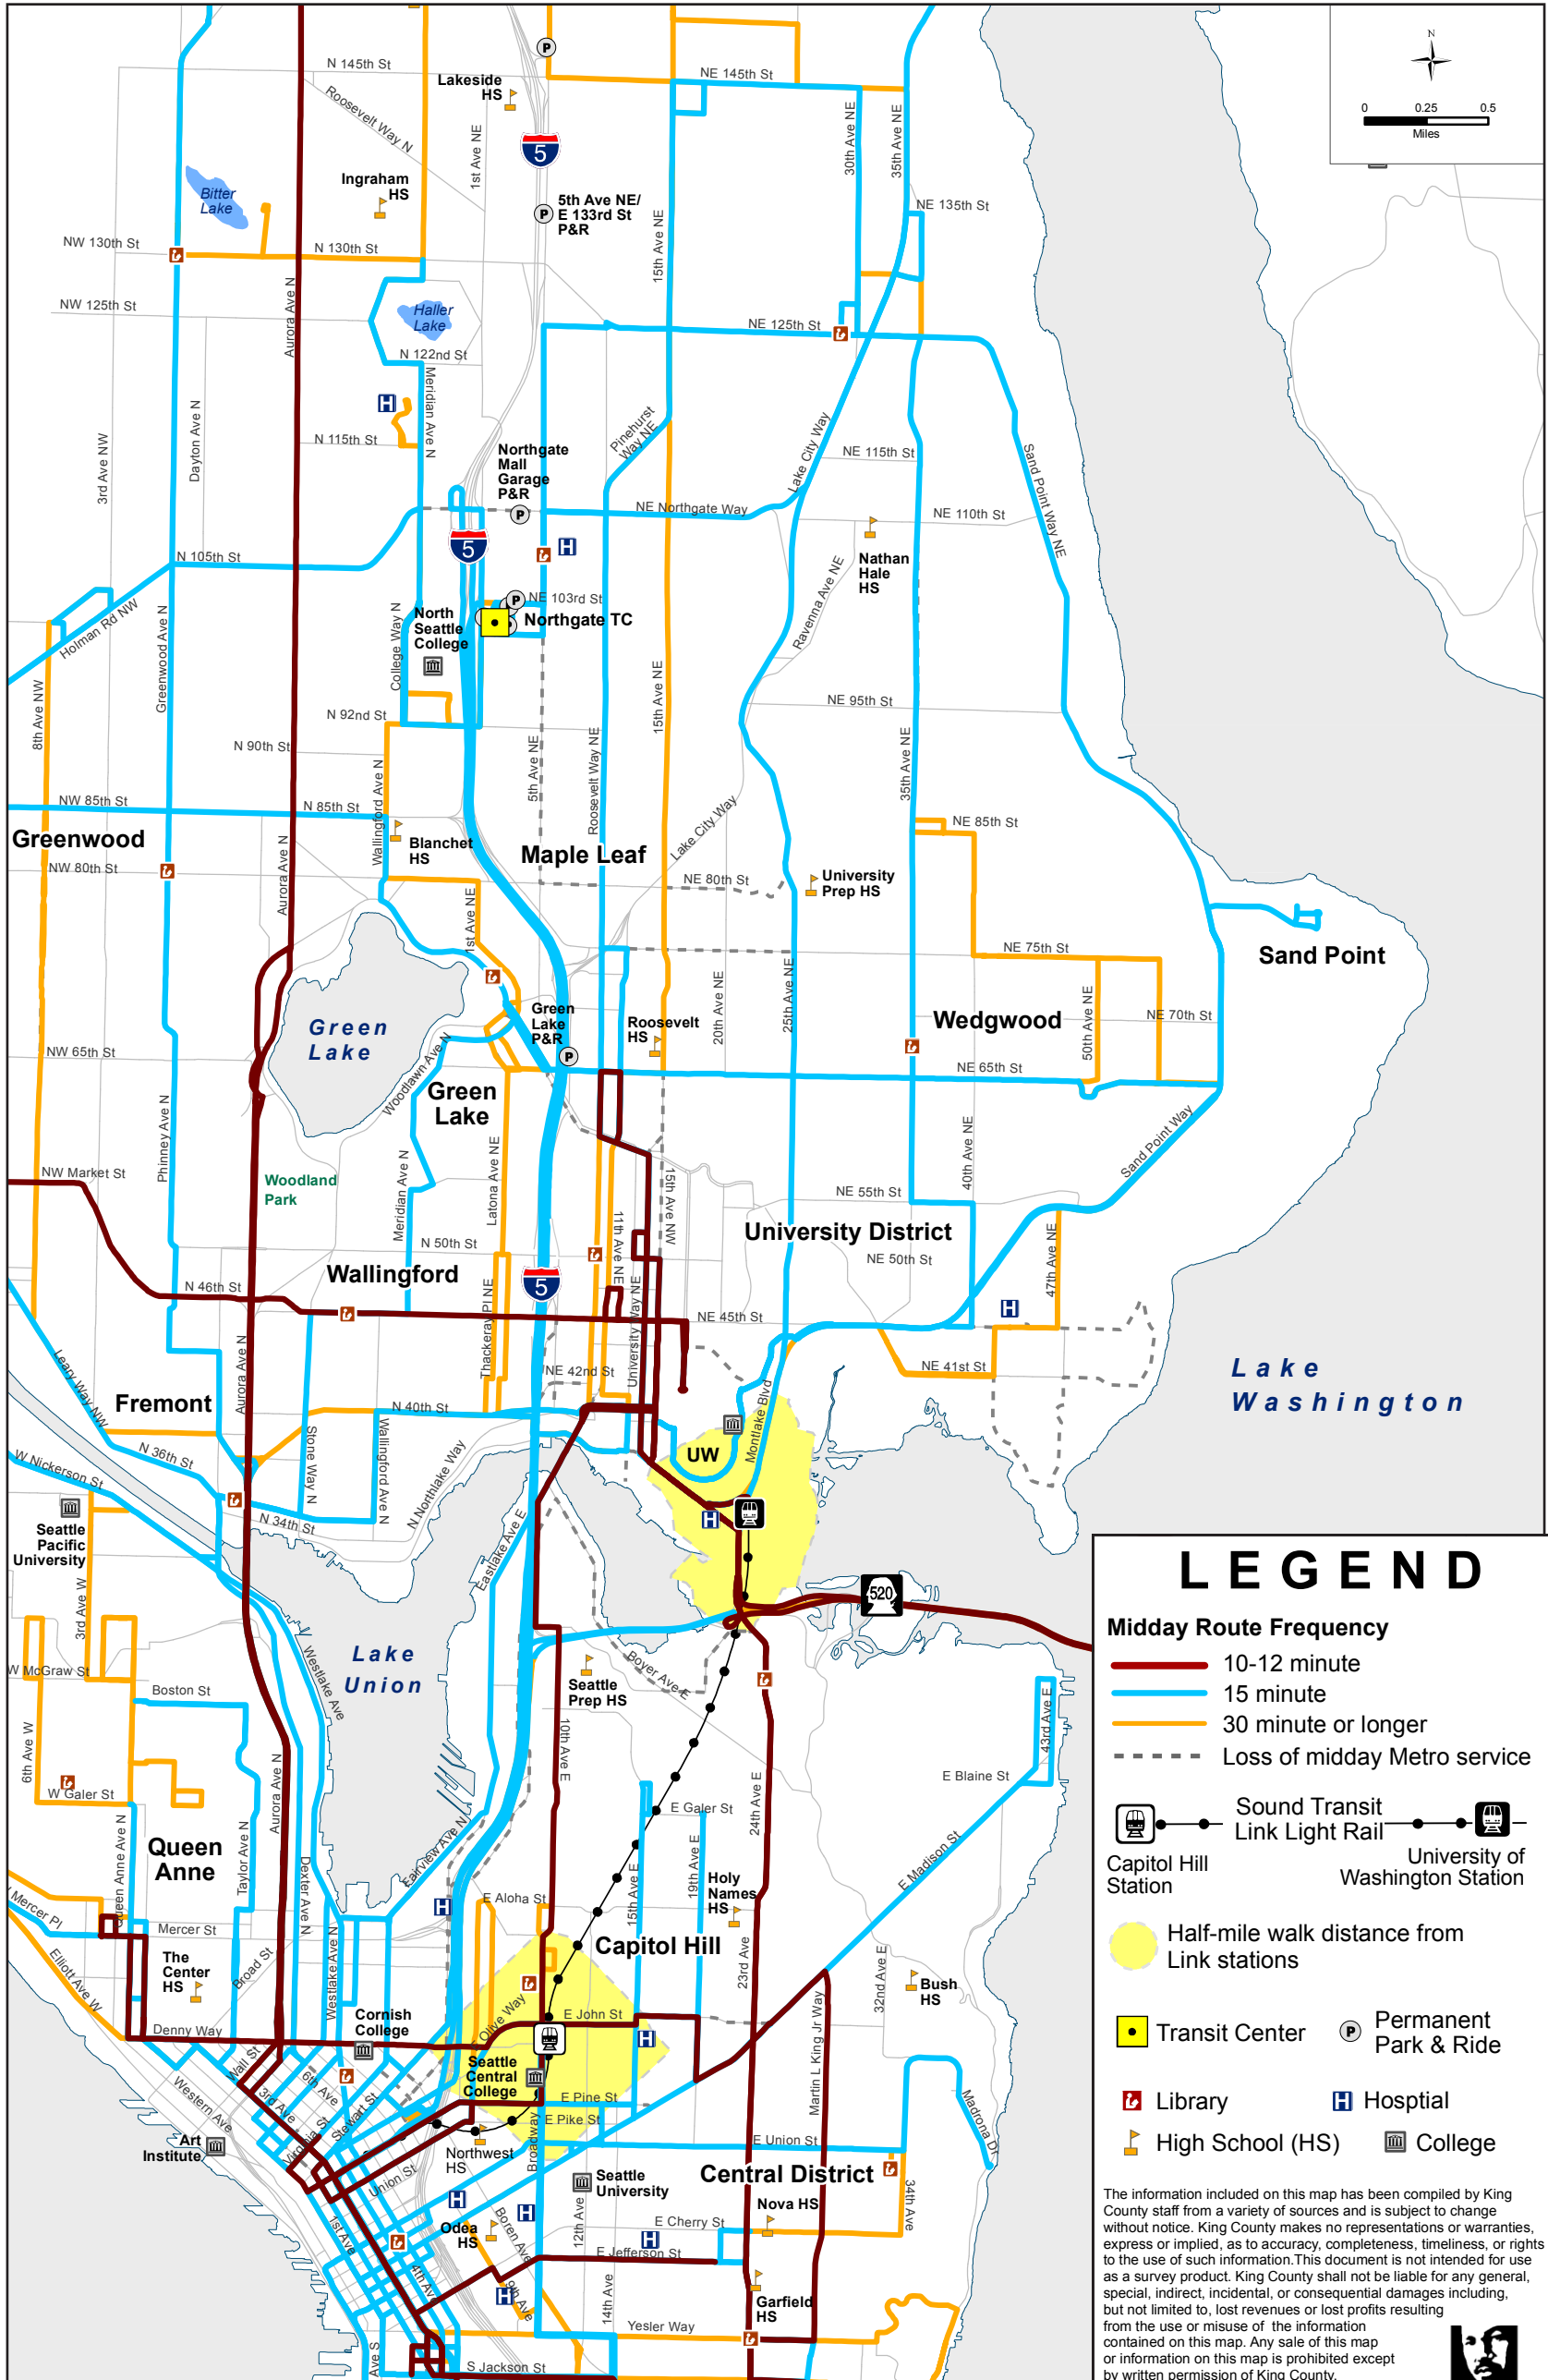

# Recommended Midday Frequencies

## LEGEND

**Midday Route Frequency**

- 10-12 minute
- 15 minute
- 30 minute or longer
- Loss of midday Metro service

Sound Transit Link Light Rail

Capitol Hill Station      University of Washington Station

Half-mile walk distance from Link stations

Transit Center      Permanent Park & Ride

Library      Hospital

High School (HS)      College

The information included on this map has been compiled by King County staff from a variety of sources and is subject to change without notice. King County makes no representations or warranties, express or implied, as to accuracy, completeness, timeliness, or rights to the use of such information. This document is not intended for use as a survey product. King County shall not be liable for any general, special, indirect, incidental, or consequential damages including, but not limited to, lost revenues or lost profits resulting from the use or misuse of the information contained on this map. Any sale of this map or information on this map is prohibited except by written permission of King County.