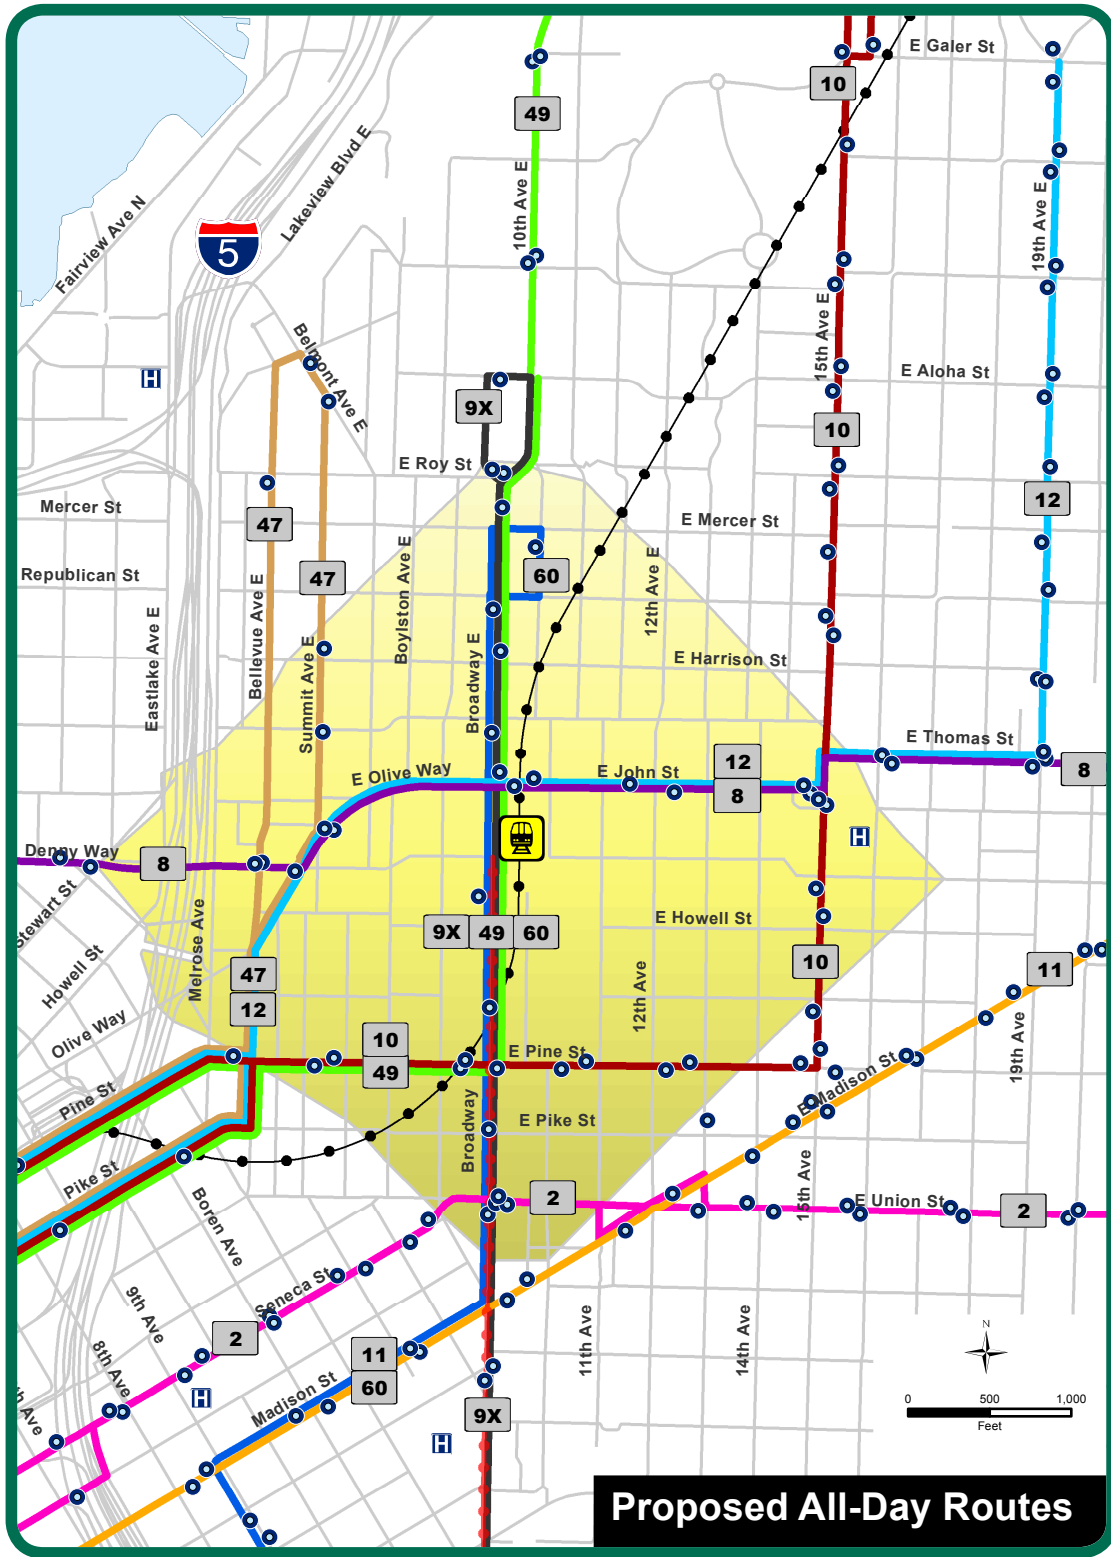

Proposed Routes Near Capitol Hill Station

Proposed All-Day Routes

LEGEND

Metro All-Day Routes*

- Route 2
- Route 8
- Route 9X
- Route 10
- Route 11
- Route 12
- Route 47
- Route 49
- Route 60

- - - First Hill Streetcar
- Bus stops
- ST Link light rail & station
- University of Washington and Capitol Hill link stations
- 1/2 mile walk from station

***Not all routes are shown**

The information included on this map has been compiled by King County staff from a variety of sources and is subject to change without notice. King County makes no representations or warranties, express or implied, as to accuracy, completeness, timeliness, or rights to the use of such information. This document is not intended for use as a survey product. King County shall not be liable for any general, special, indirect, incidental, or consequential damages including, but not limited to, lost revenues or lost profits resulting from the use or misuse of the information contained on this map. Any sale of this map or information on this map is prohibited except by written permission of King County.