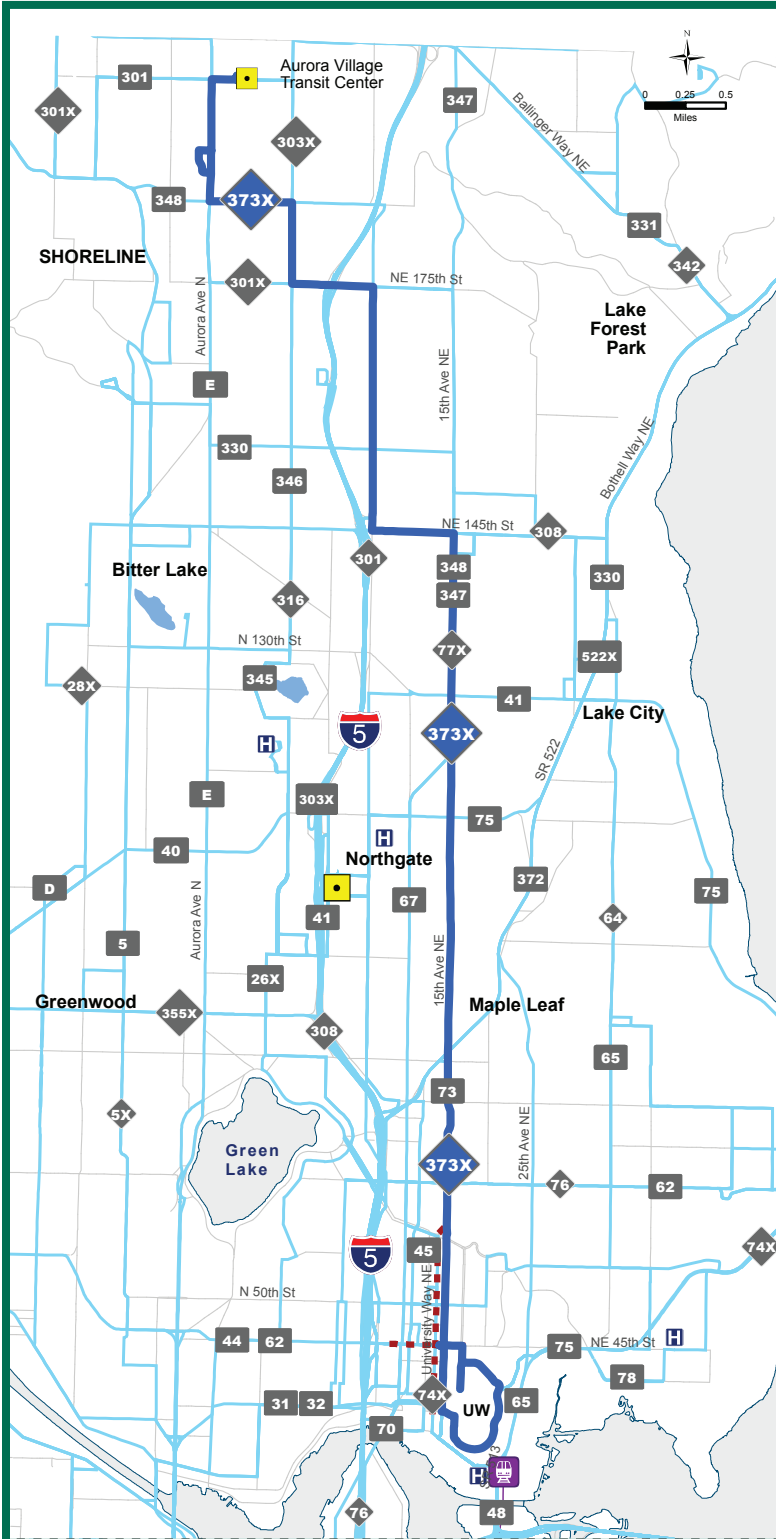

Route	Description
<b>373X</b>	<b>Current:</b> Aurora Village - University District <b>Recommended:</b> Aurora Village - University District

### Summary of recommended changes

- Revise Route 373X to operate on 15th Avenue NE instead of University Way through the University District.

In the tables below, the color red indicates a change.

### Hours of service

	Weekdays	Saturday	Sunday
CURRENT	PEAK ONLY	–	–
RECOMMENDED	No change	–	–

**Route**

**Description**

**373X**

**Current:** Aurora Village - University District

**Recommended:** Aurora Village - University District

**Recommended Peak-Only Route 373X**

- Recommended Route 373X
- Other recommended all-day routes
- Other recommended peak-only routes
- Deleted portion of current Route 373X
- University Link extension
- University of Washington Station