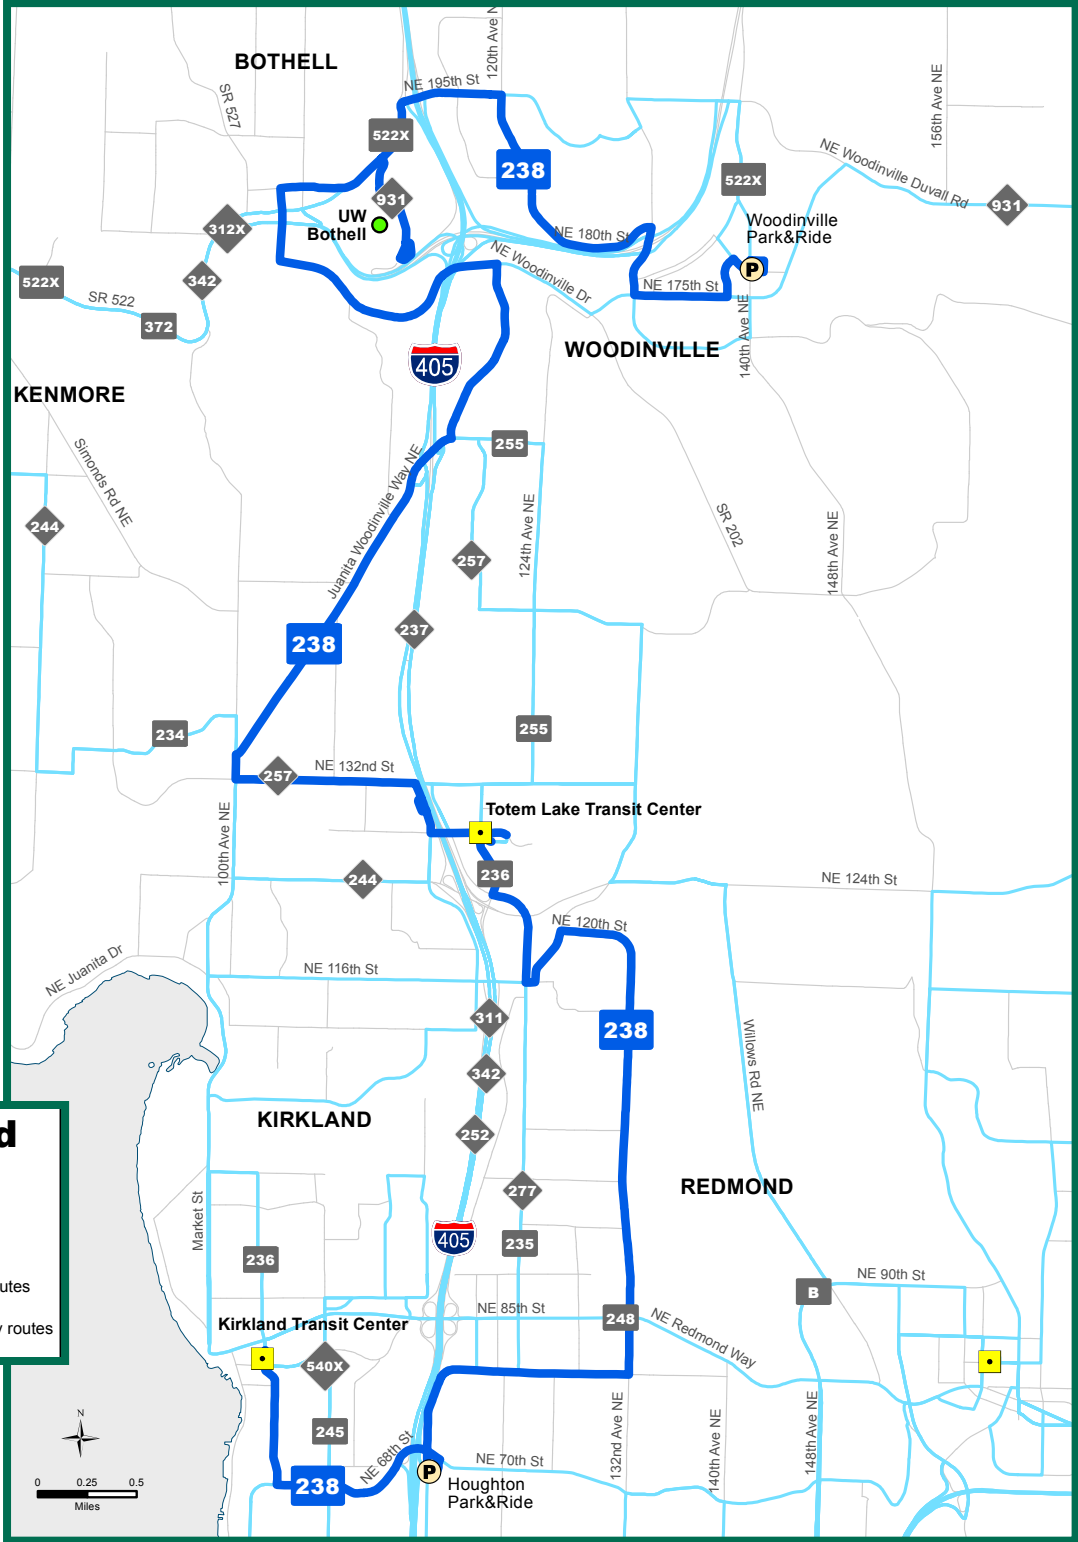

Route	Description
238	Current: UW Bothell - Kirkland Recommended: Woodinville - Kirkland

Summary of recommended changes

- Extend Route 238 to Woodinville on weekdays to replace service currently provided by Route 372.

In the tables below, the color red indicates a change.

How often the bus comes (approximate minutes between buses)					
Peak periods are 5-9 a.m. and 3-7 p.m. weekdays.					
	WEEKDAY			WEEKEND	
	Peak	Midday	Night	Saturday	Sunday
CURRENT	30	30	–	60	60
RECOMMENDED	No change	No change	–	No change	No change

Hours of service			
	Weekdays	Saturday	Sunday
CURRENT	6 AM to 7 PM	8 AM to 7 PM	9 AM to 6 PM
RECOMMENDED	No change	No change	No change

Route	Description
238	Current: UW Bothell - Kirkland Precommended: Woodinville - Kirkland

Recommended Route 238

-  Recommended Route 238
-  Other recommended all-day routes
-  Other recommended peak-only routes