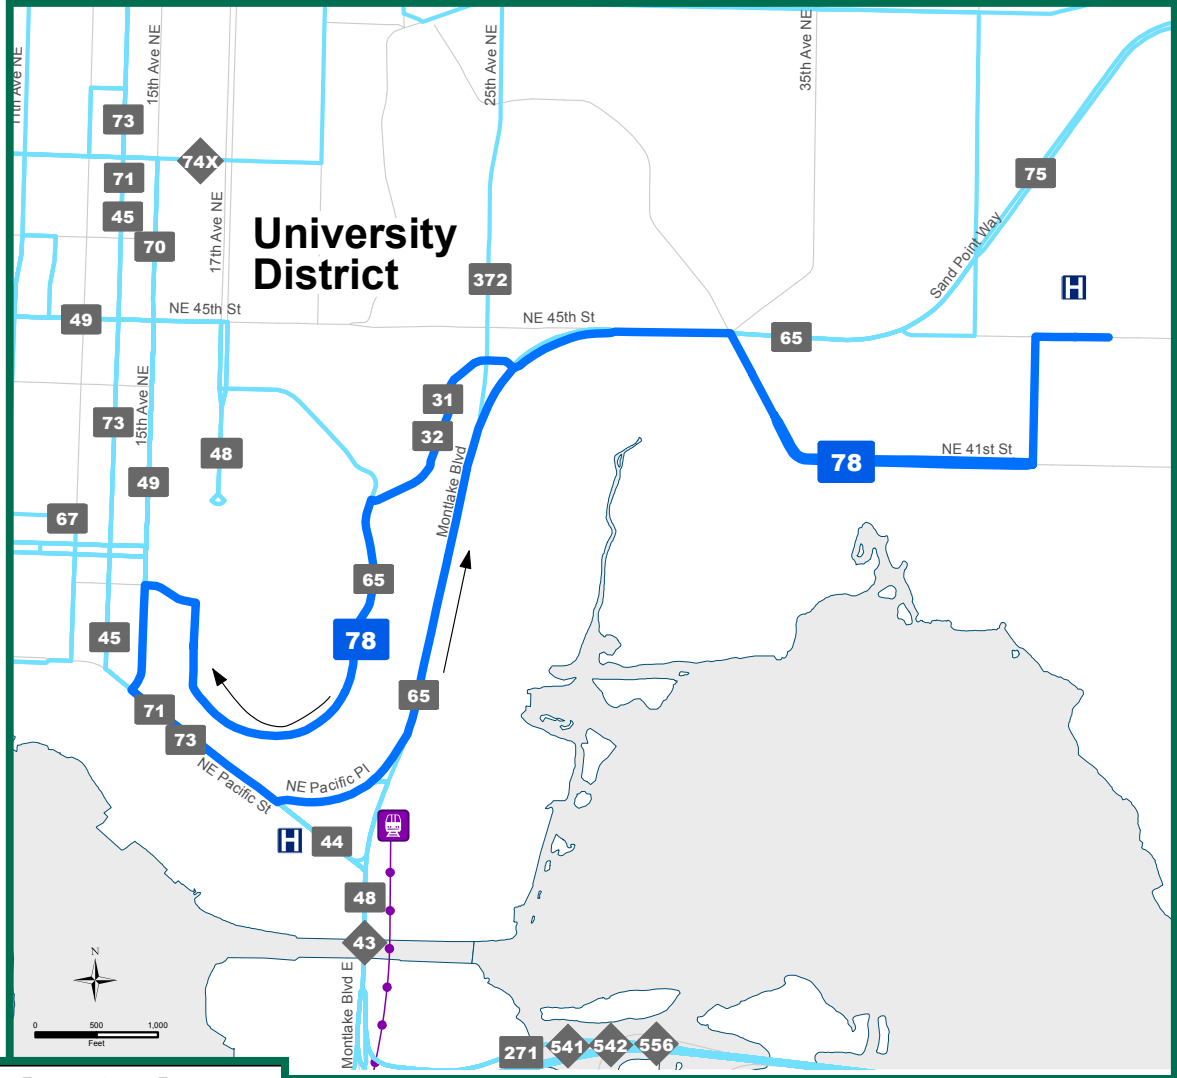

Route	Description
<b>78</b>	<b>Current (Route 71):</b> Wedgwood - downtown Seattle <b>Adopted:</b> Laurelhurst - University District

### Summary of adopted changes

- New Route 78 will replace Route 25 between Laurelhurst and the University District.

In the tables below, the color red indicates a change.

#### Hours of service

	Weekdays	Saturday	Sunday
CURRENT ROUTE 71	5 AM - Midnight	6 AM - Midnight	6 AM - Midnight
CURRENT ROUTE 25	6 AM - 6 PM	–	–
ADOPTED ROUTE 78	6:00 AM - 6 PM	–	–

Route	Description
<b>78</b>	<b>Adopted:</b> Laurelhurst - University District

**Adopted Route 78**

- 78 Adopted new route 78
- 1 Other adopted all-day routes
- 1 Other adopted peak-only routes
- University Link extension
- University of Washington Station