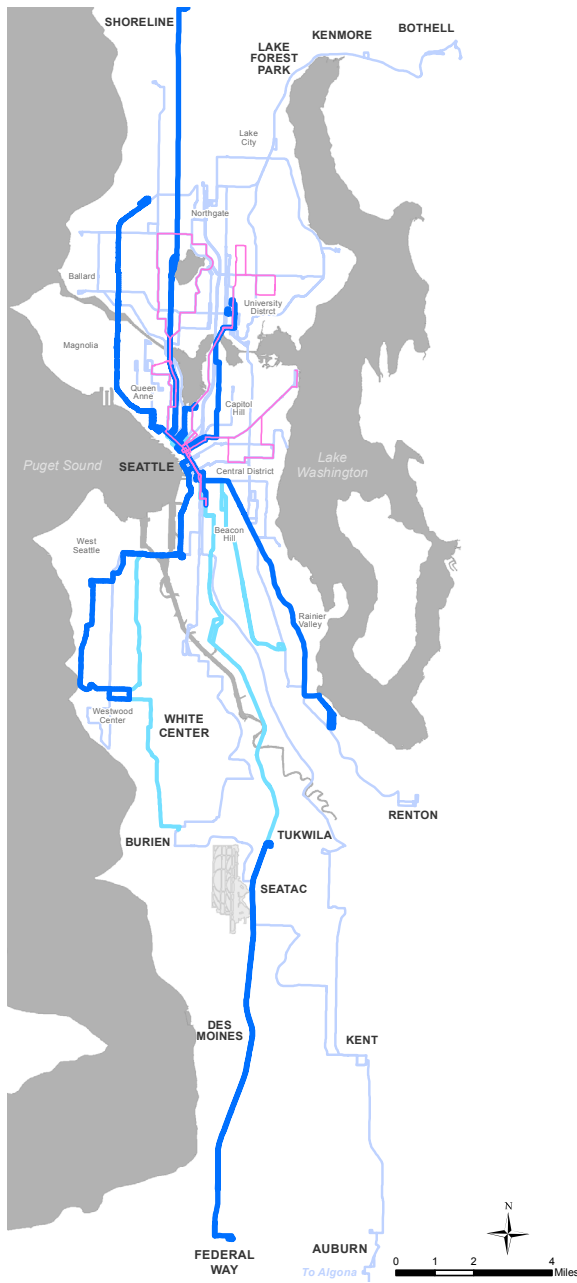

## Current Night Owl bus service

- █ Routes with all-night service
- █ Last trip departs between 1:00 and 1:30 a.m.
- █ Last trip departs between 2:00 and 3:30 a.m.
- █ Current Night Owl routes 82, 83, and 84 (trips depart at 2:15 and 3:30 a.m. only)

## Proposed Night Owl bus service

- █ Routes with all-night service
- - - Routes with added Night Owl service
- █ Last trip departs between 1:00 and 1:30 a.m.
- █ Last trip departs between 3:00 and 3:30 a.m.
- - - Route 124 Night Owl airport extension
- . . . . . No longer served between 2:15 and 4:30 a.m.