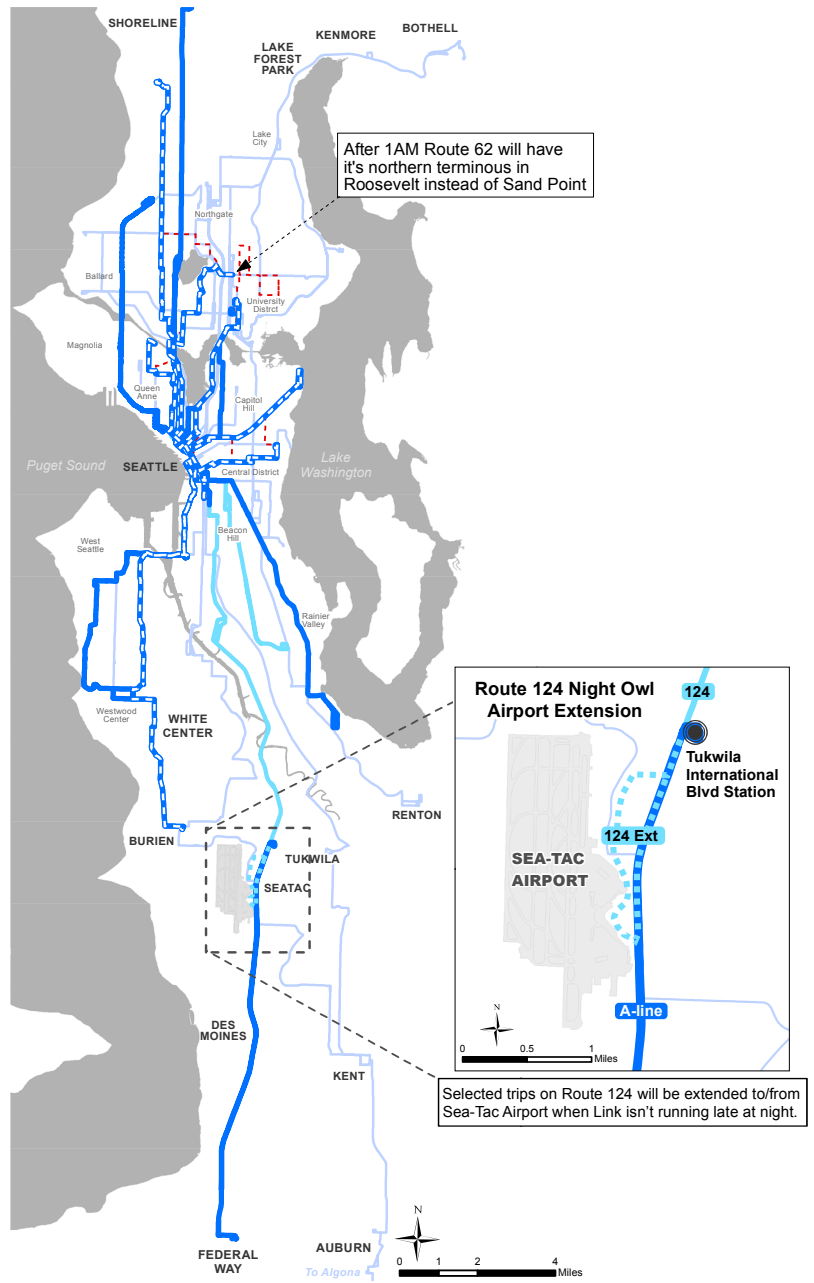

## Current Night Owl bus service

- █ Routes with all-night service
- █ Last trip departs between 1:00 and 1:30 a.m.
- █ Last trip departs between 2:00 and 3:30 a.m.
- █ Current Night Owl routes 82, 83, and 84 (trips depart at 2:15 and 3:30 a.m. only)

## Proposed Night Owl bus service

- █ Routes with all-night service
- - - Routes with added Night Owl service
- █ Last trip departs between 1:00 and 1:30 a.m.
- █ Last trip departs between 3:00 and 3:30 a.m.
- - - Route 124 Night Owl airport extension
- . . . . . No longer served between 2:15 and 4:30 a.m.