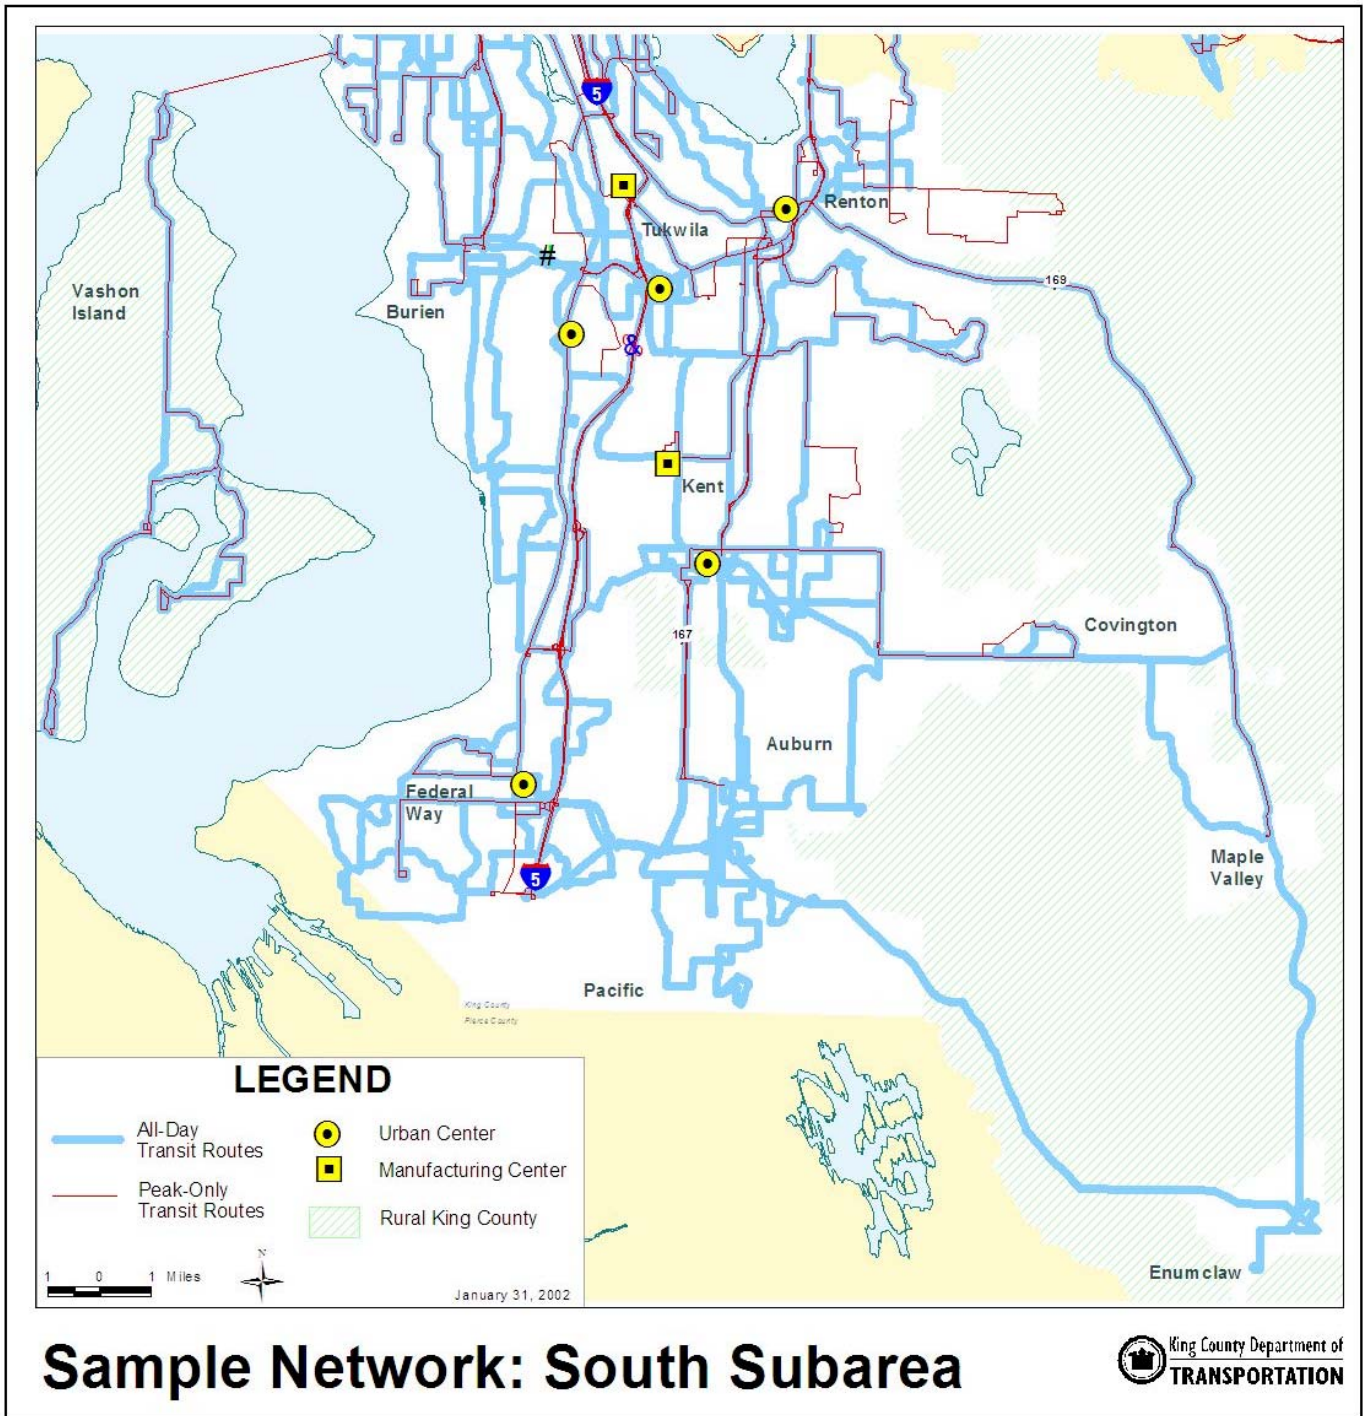

APPENDIX B

Sample Network Maps

Sample Network: East Subarea

LEGEND

	All-Day Transit Routes		Urban Center
	Peak-Only Transit Routes		Manufacturing Center
			Rural King County

1 0 1 Miles

January 31, 2002

Sample Network: Seattle/North King County Subarea

Fall 2001 Midday Transit Service Frequency

Sample Network Midday Transit Service Frequency