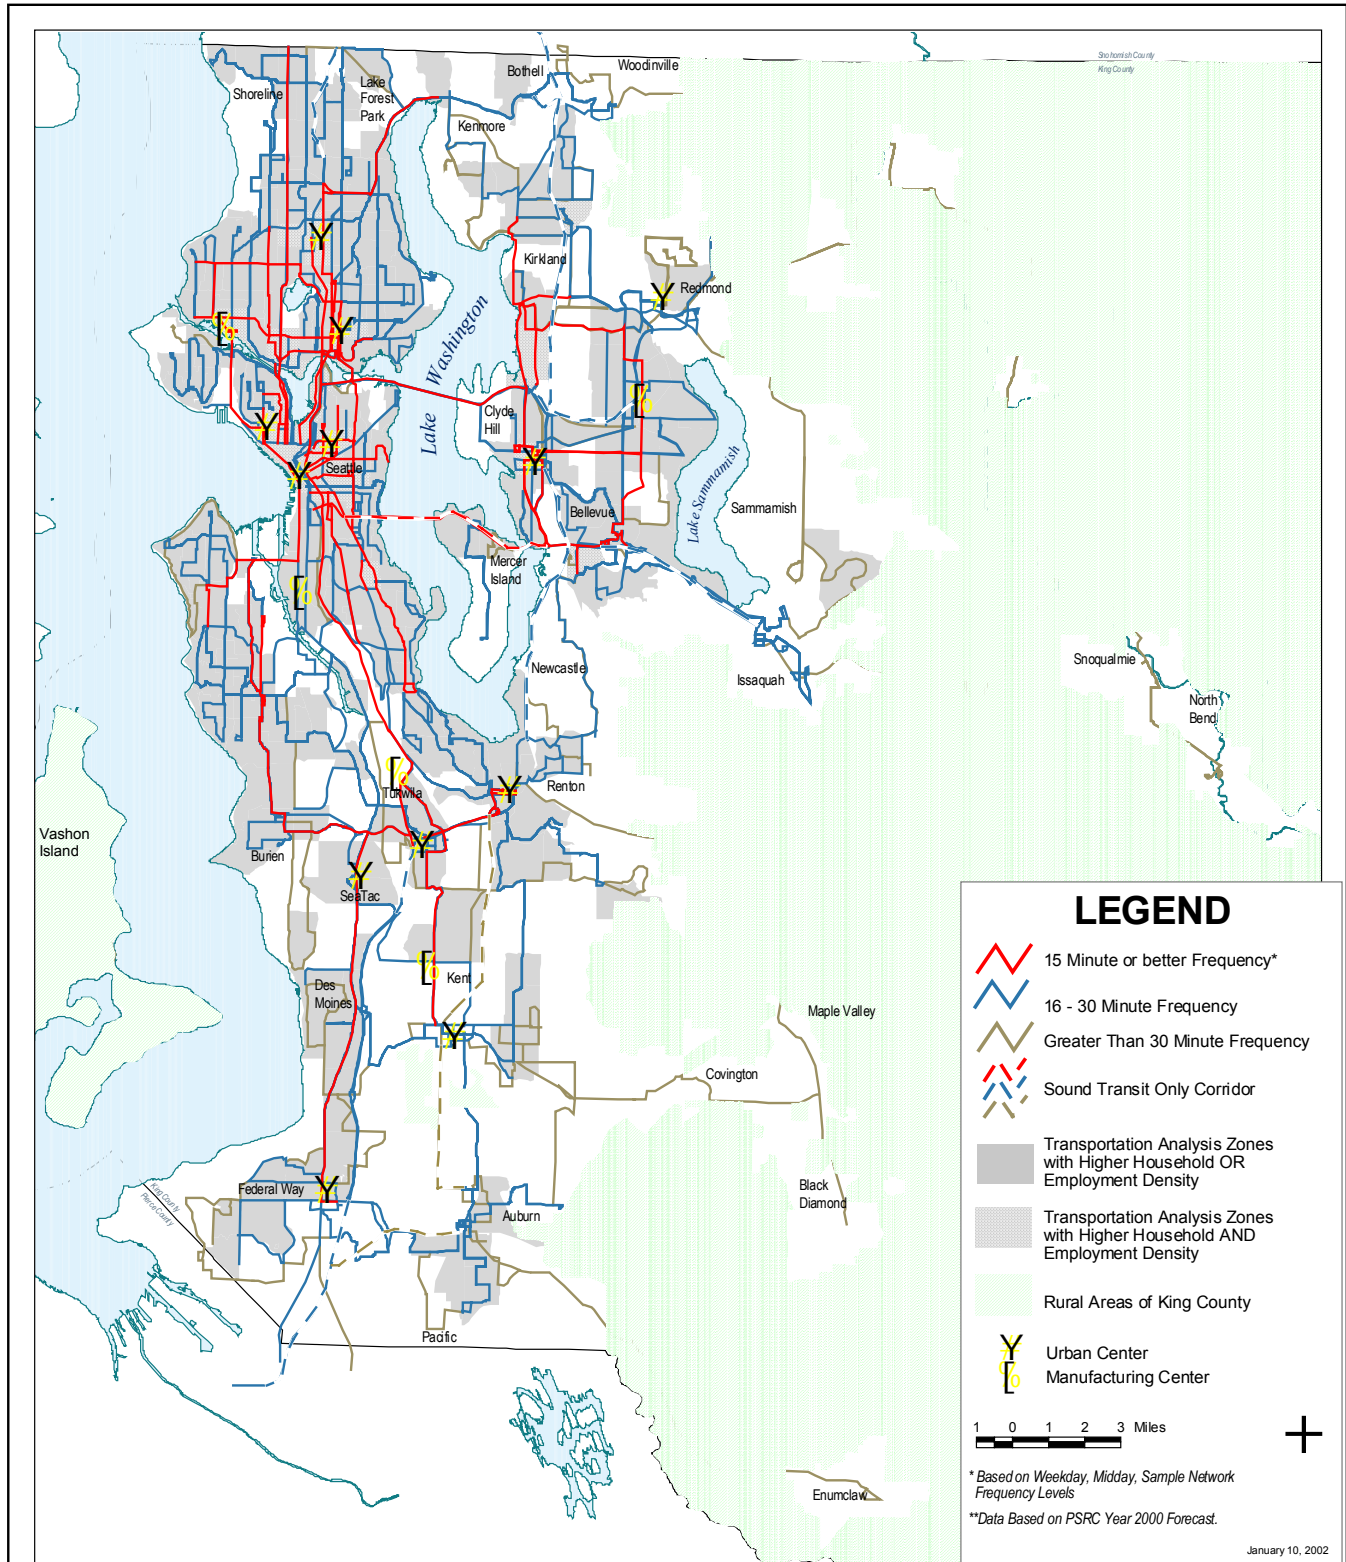

APPENDIX B

Sample Network Maps

Sample Network: East Subarea

LEGEND

	All-Day Transit Routes		Urban Center
	Peak-Only Transit Routes		Manufacturing Center
			Rural King County

1 0 1 Miles

January 31, 2002

Sample Network: Seattle/North King County Subarea

Fall 2001 Midday Transit Service Frequency

Sample Network Midday Transit Service Frequency