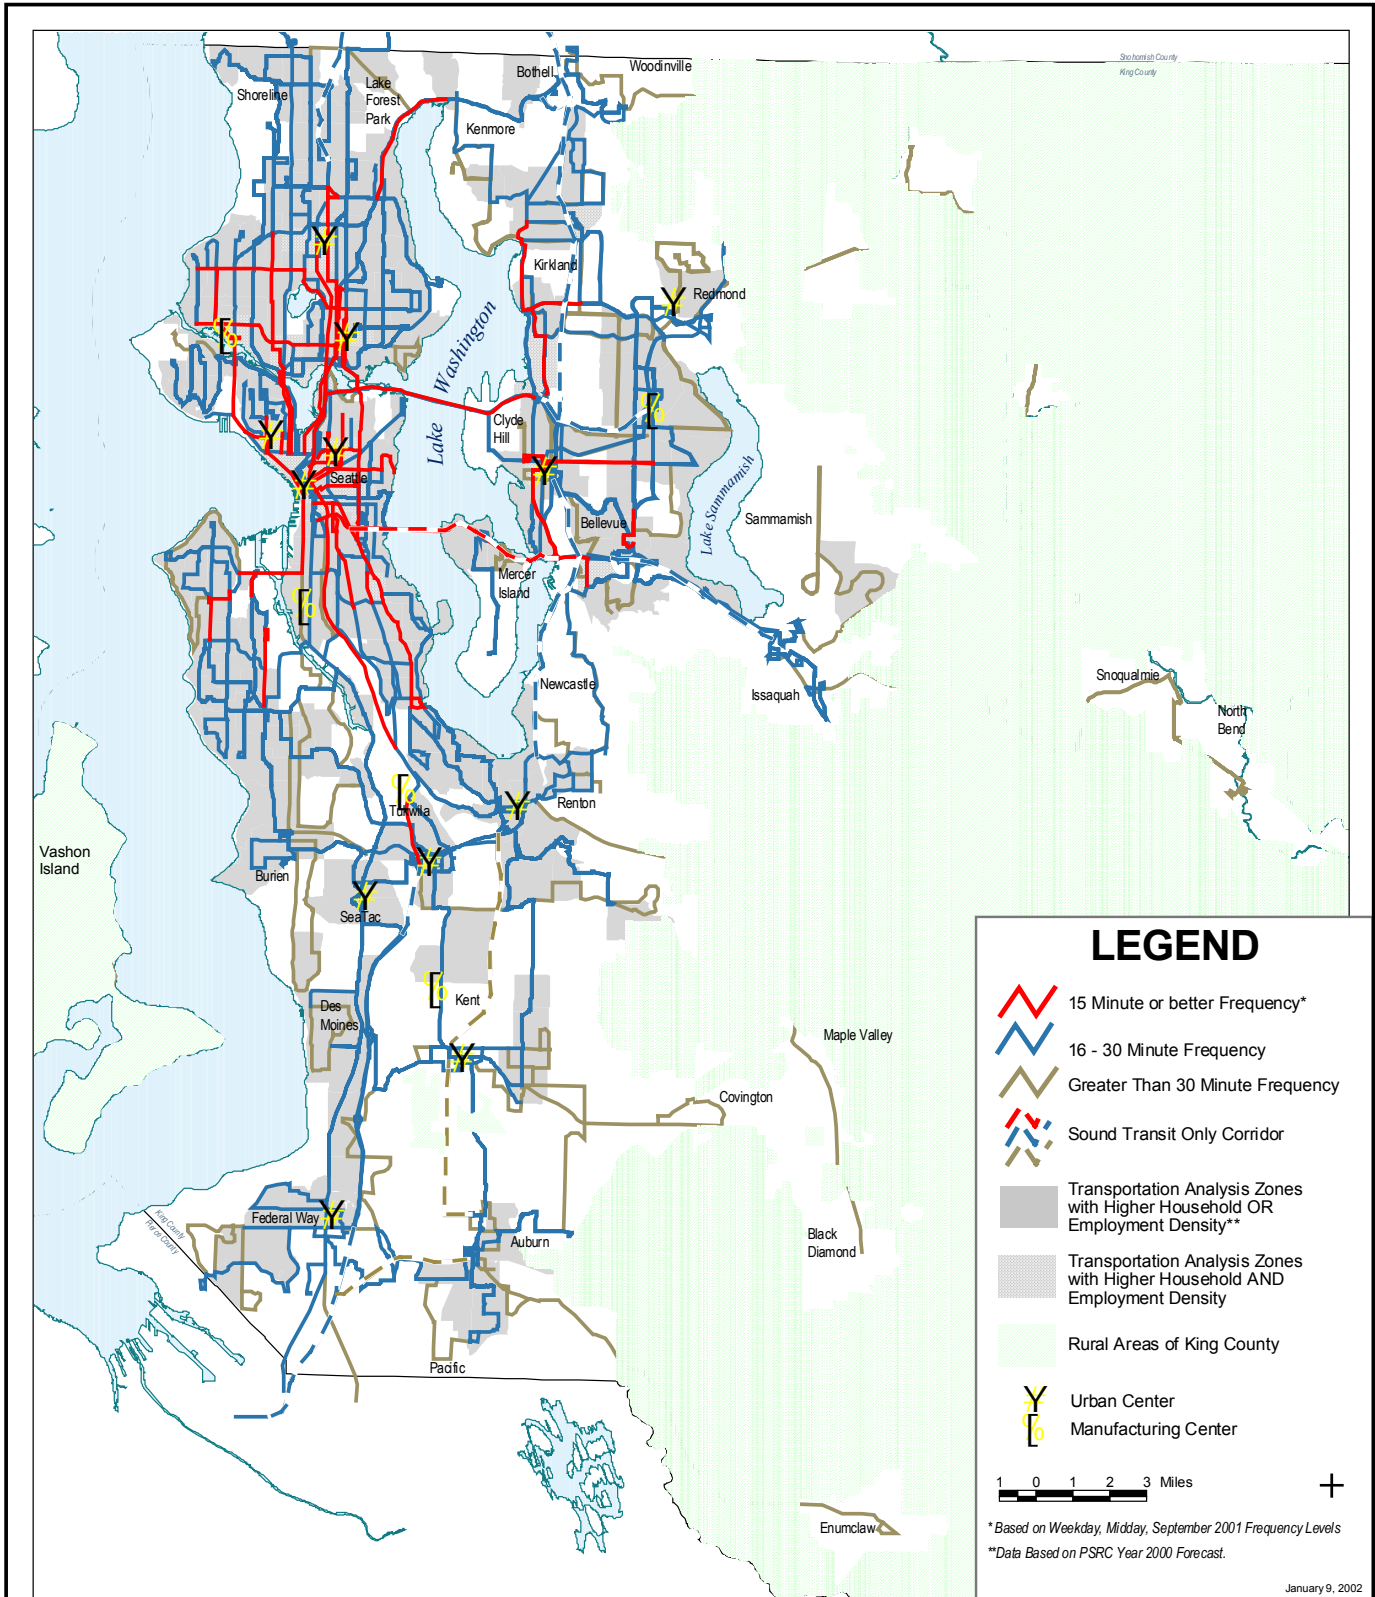

APPENDIX B

Sample Network Maps

Sample Network: East Subarea

LEGEND

	All-Day Transit Routes		Urban Center
	Peak-Only Transit Routes		Manufacturing Center
			Rural King County

1 0 1 Miles

January 31, 2002

Sample Network: Seattle/North King County Subarea

Fall 2001 Midday Transit Service Frequency

Sample Network Midday Transit Service Frequency