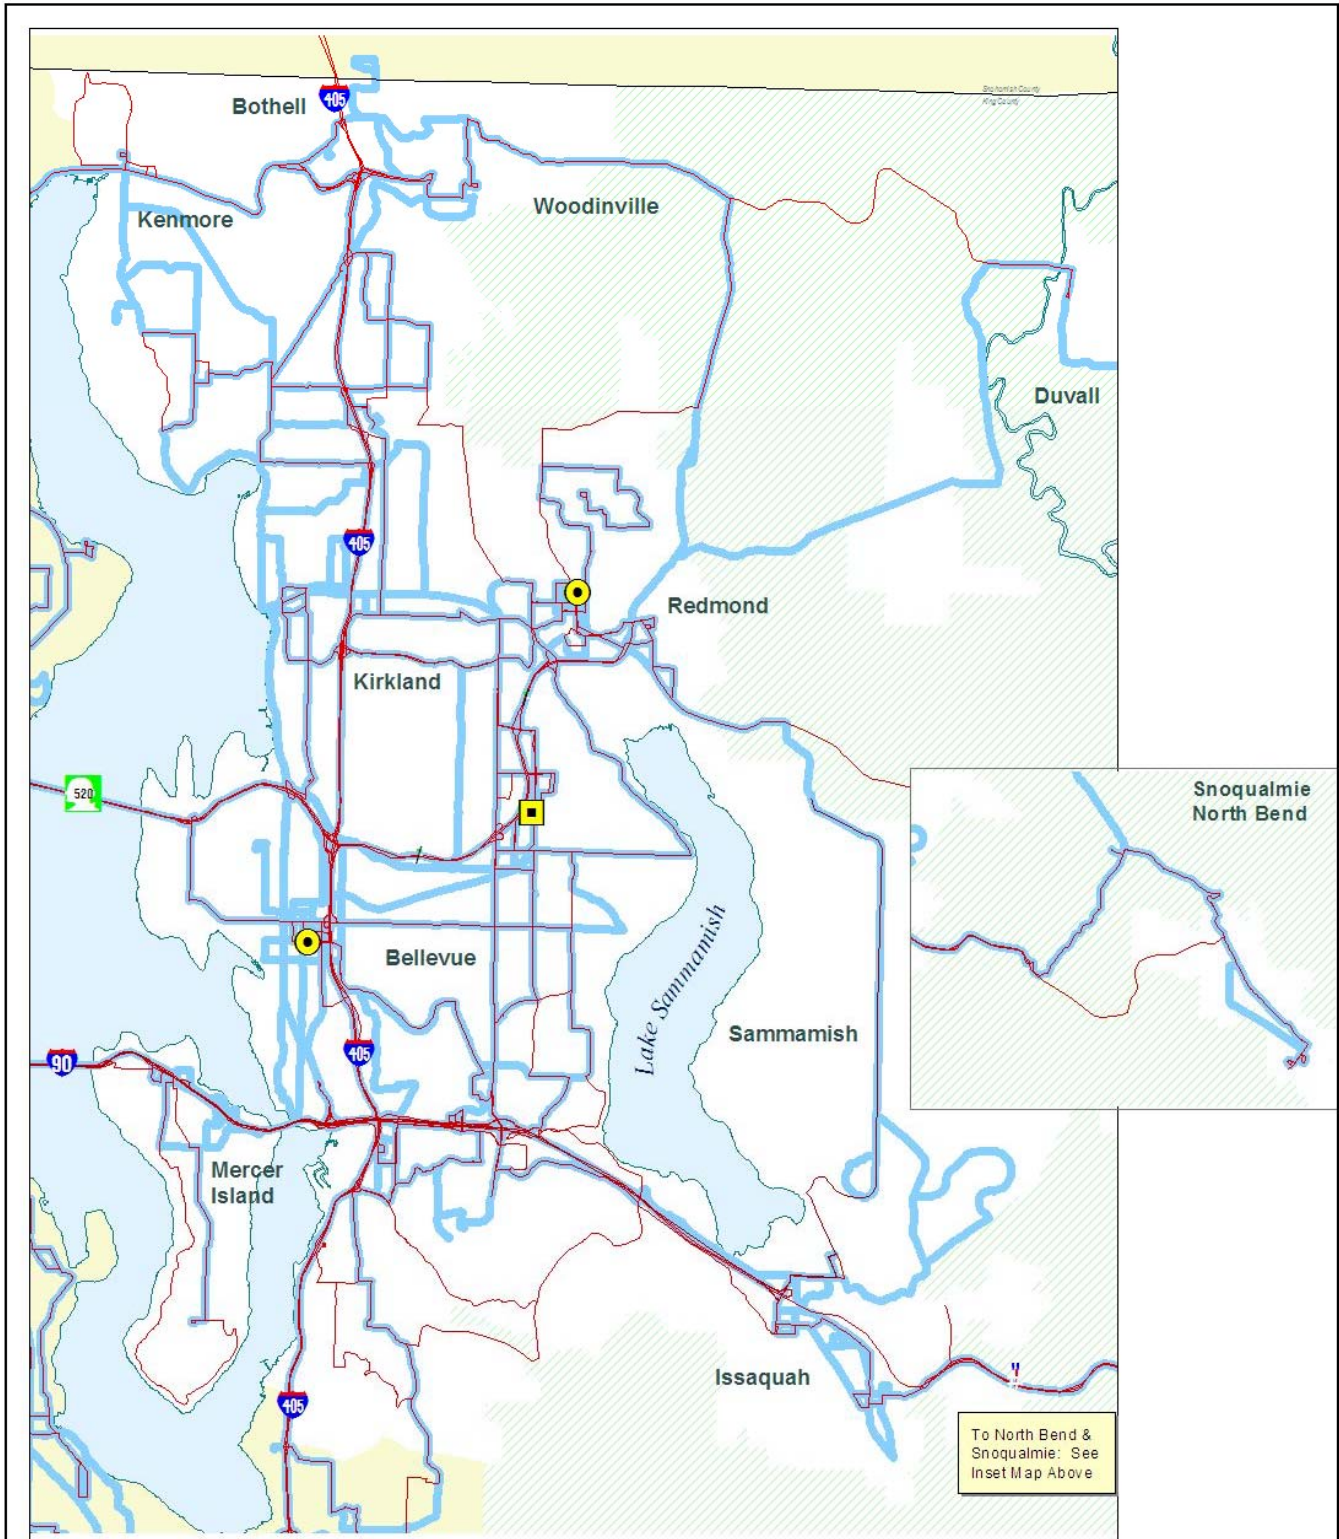

APPENDIX B

Sample Network Maps

Sample Network: East Subarea

LEGEND

	All-Day Transit Routes		Urban Center
	Peak-Only Transit Routes		Manufacturing Center
			Rural King County

1 0 1 Miles

January 31, 2002

Sample Network: Seattle/North King County Subarea