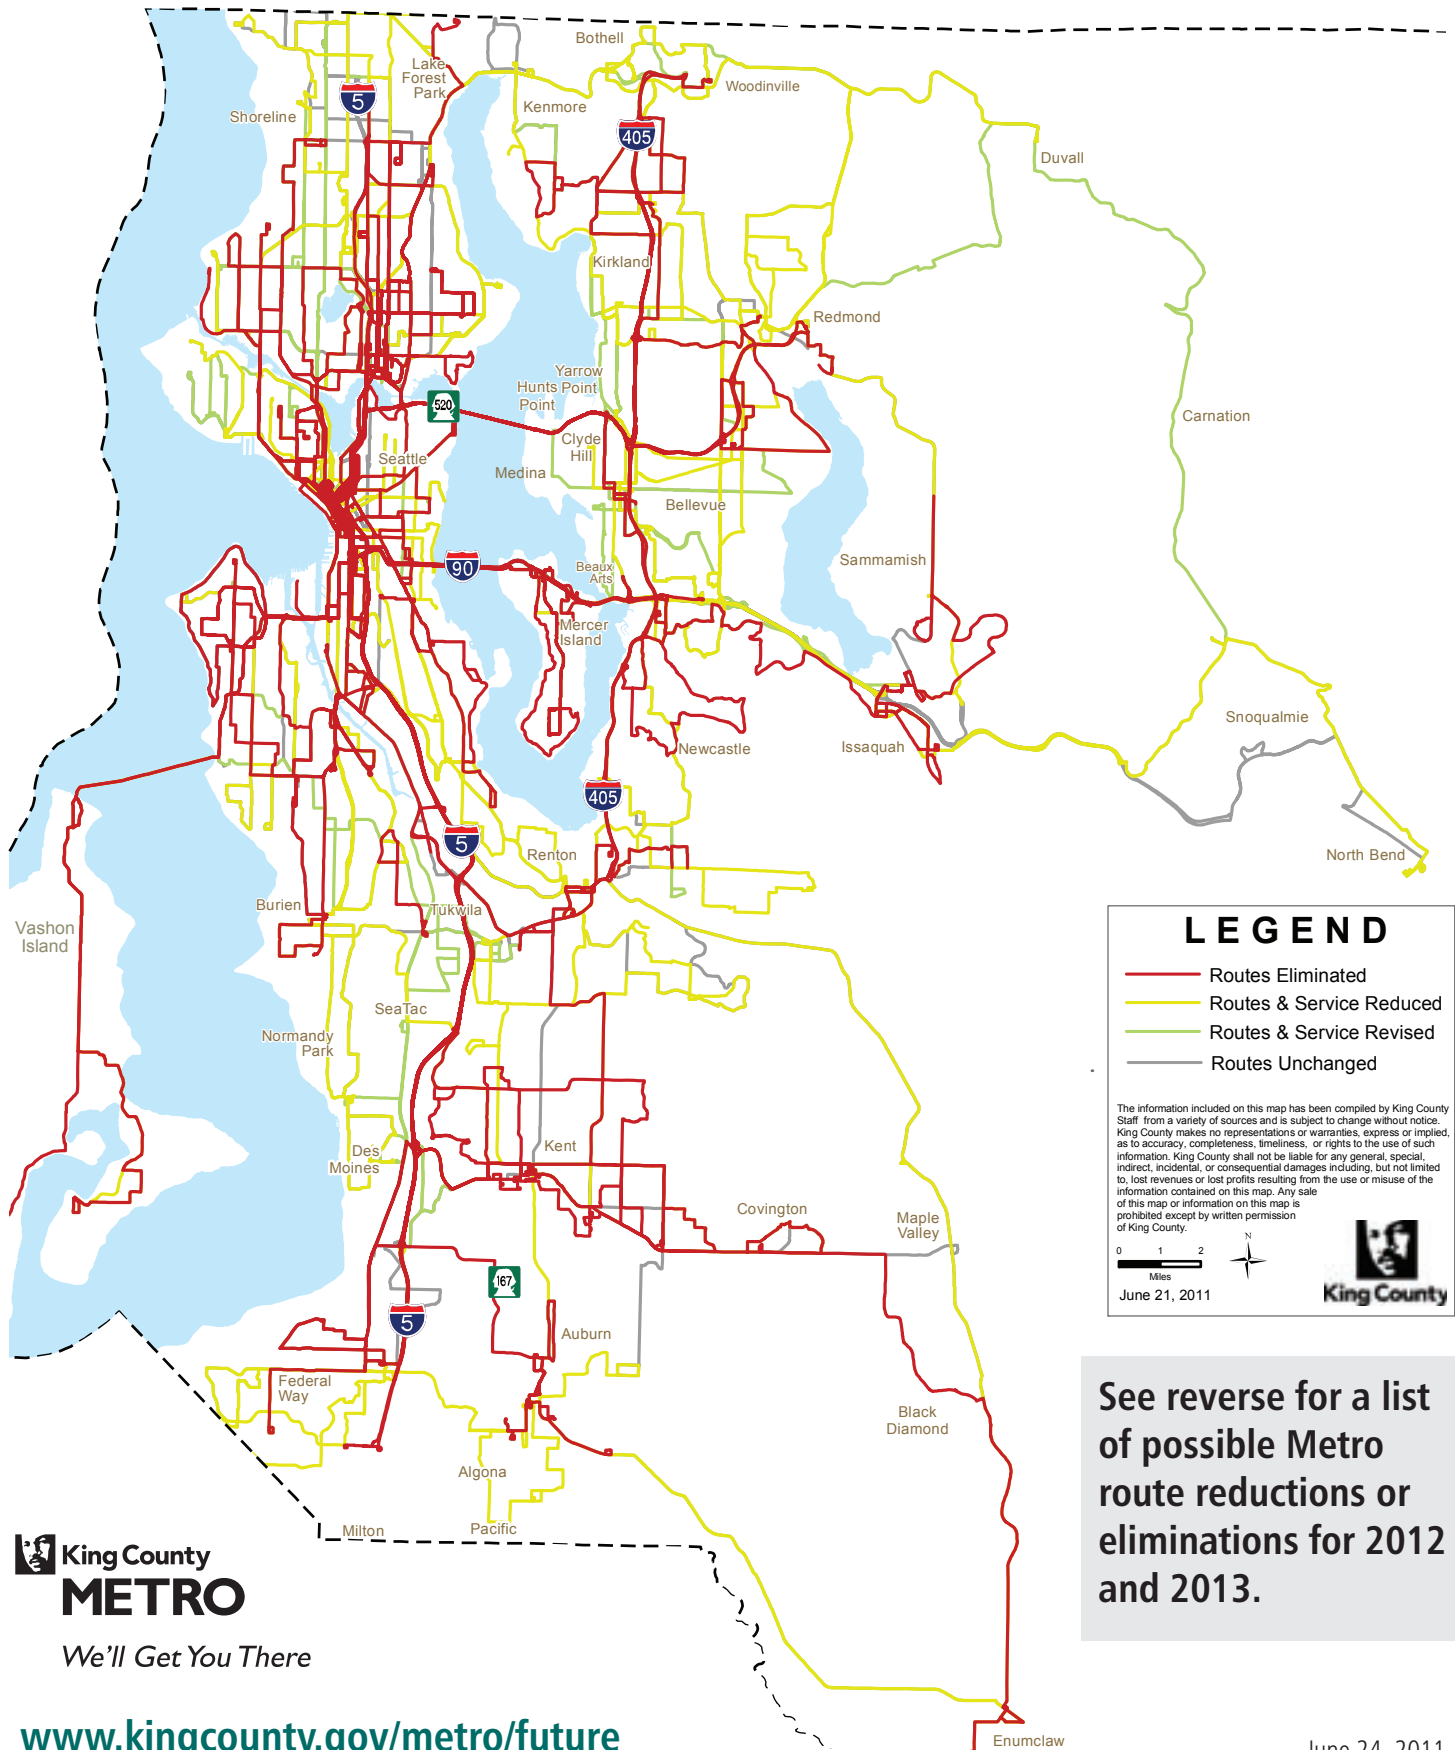

# Metro service reductions—600,000 annual service hours

**LEGEND**

- Routes Eliminated
- Routes & Service Reduced
- Routes & Service Revised
- Routes Unchanged

The information included on this map has been compiled by King County Staff from a variety of sources and is subject to change without notice. King County makes no representations or warranties, express or implied, as to accuracy, completeness, timeliness, or rights to the use of such information. King County shall not be liable for any general, special, indirect, incidental, or consequential damages including, but not limited to, lost revenues or lost profits resulting from the use or misuse of the information contained on this map. Any sale of this map or information on this map is prohibited except by written permission of King County.

0 1 2 Miles

June 21, 2011

See reverse for a list of possible Metro route reductions or eliminations for 2012 and 2013.