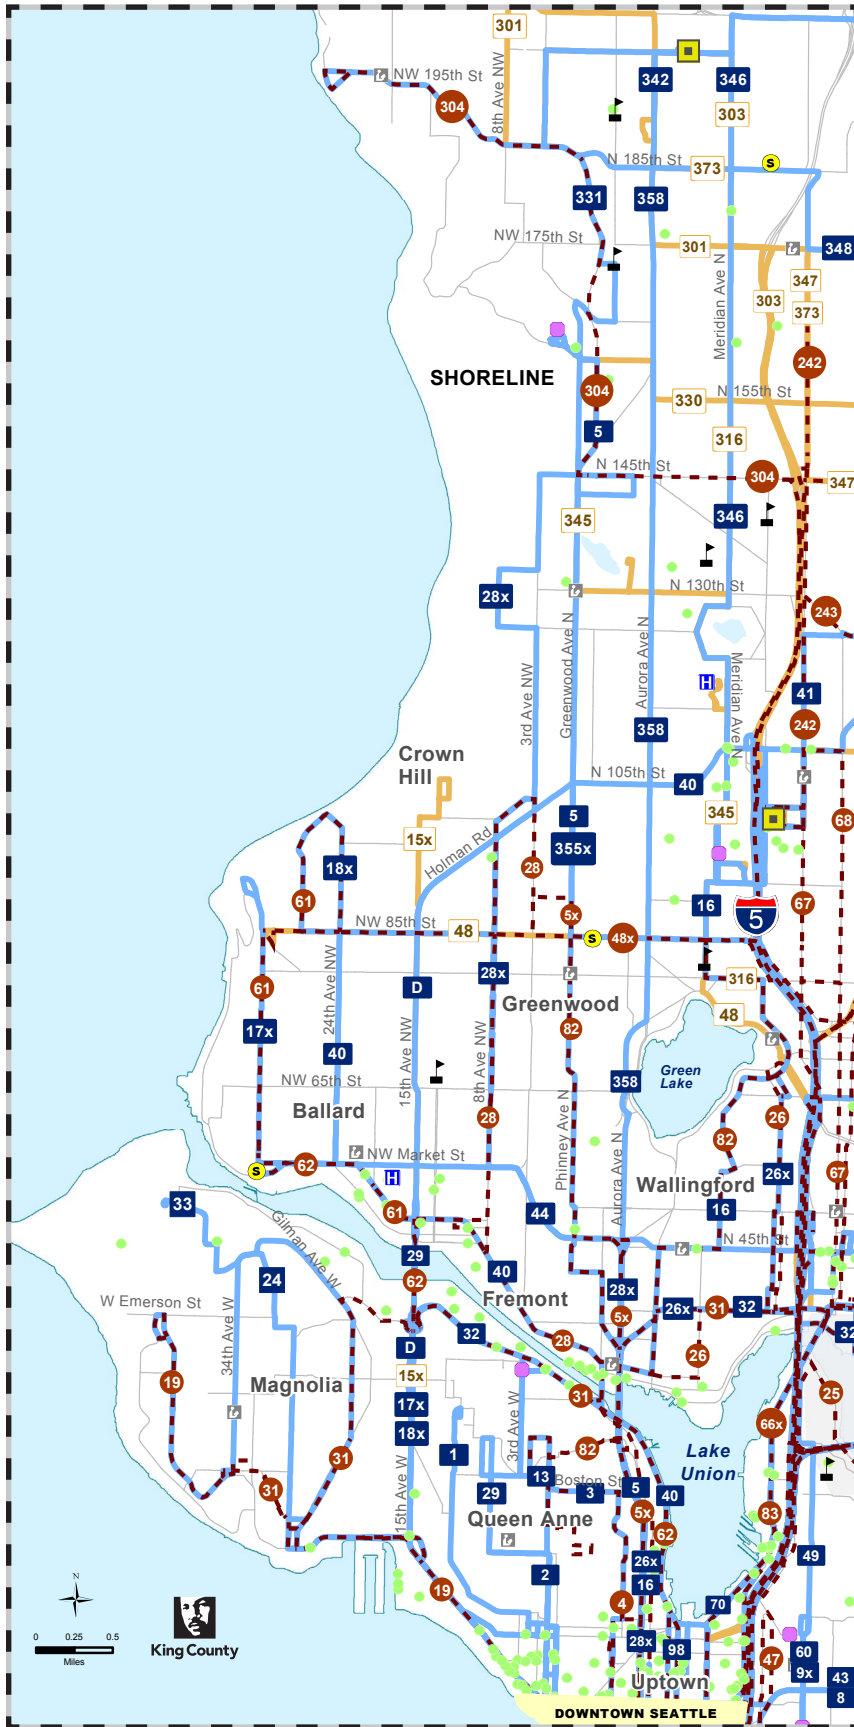

Service Reduction Proposal: Northwest Seattle/North King County

LEGEND

Metro Service

- - 1 - - Deleted
- 1 Reduced or revised
- 1 Unchanged
- Transit Center
- Major employment sites
- ▲ High School
- University/Community College
- S Senior Center
- L Library
- H Hospital

CF: Serviceplanning December 16, 2013