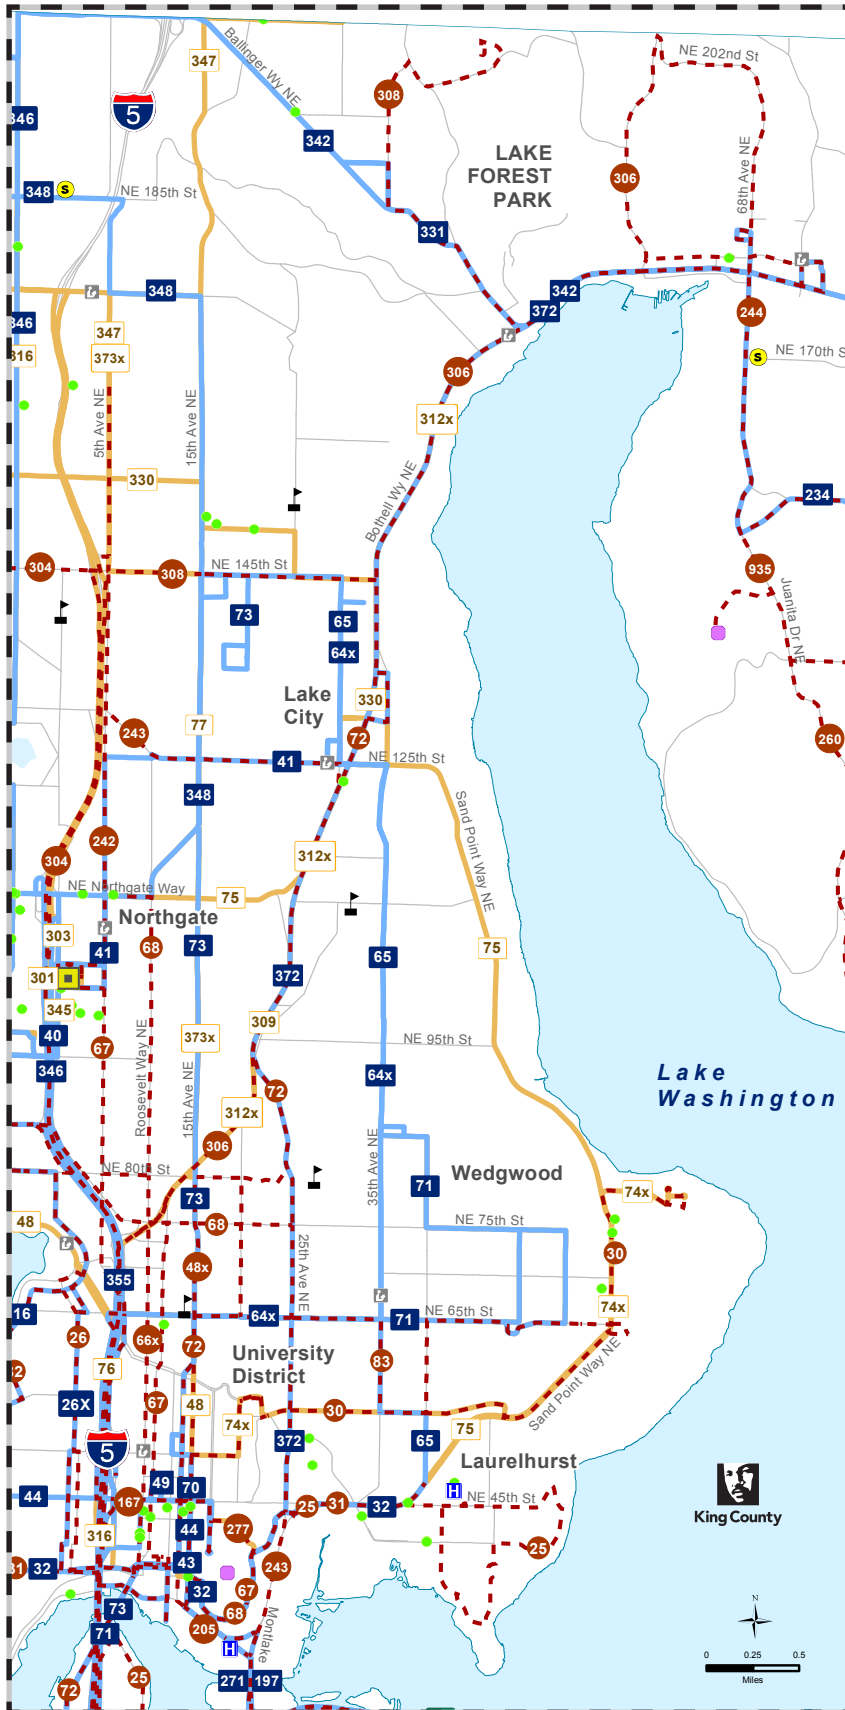

Service Reduction Proposal: Northeast Seattle/North King County

LEGEND

Metro Service

- - - 1 Deleted
- 1 Reduced or revised
- 1 Unchanged
- Transit Center
- Major employment sites
- High School
- University/Community College
- Ⓢ Senior Center
- L Library
- H Hospital

CF: Serviceplanning December 16, 2013