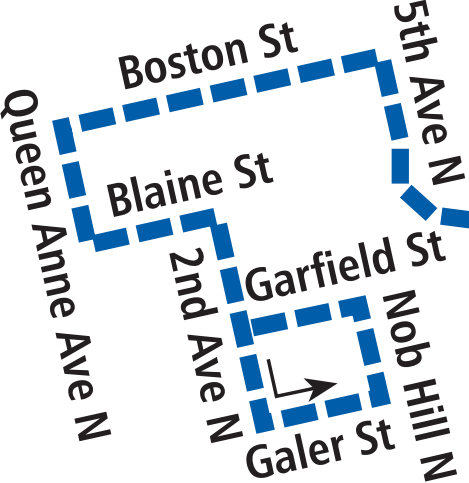

# ROUTE 4 ESN MAP

**NORTH  
QUEEN ANNE**

**EAST  
QUEEN ANNE**

**SEATTLE  
CENTER**

**DOWNTOWN  
SEATTLE**

Continues as  
Route 3

*Lake Union*

*Elliott Bay*